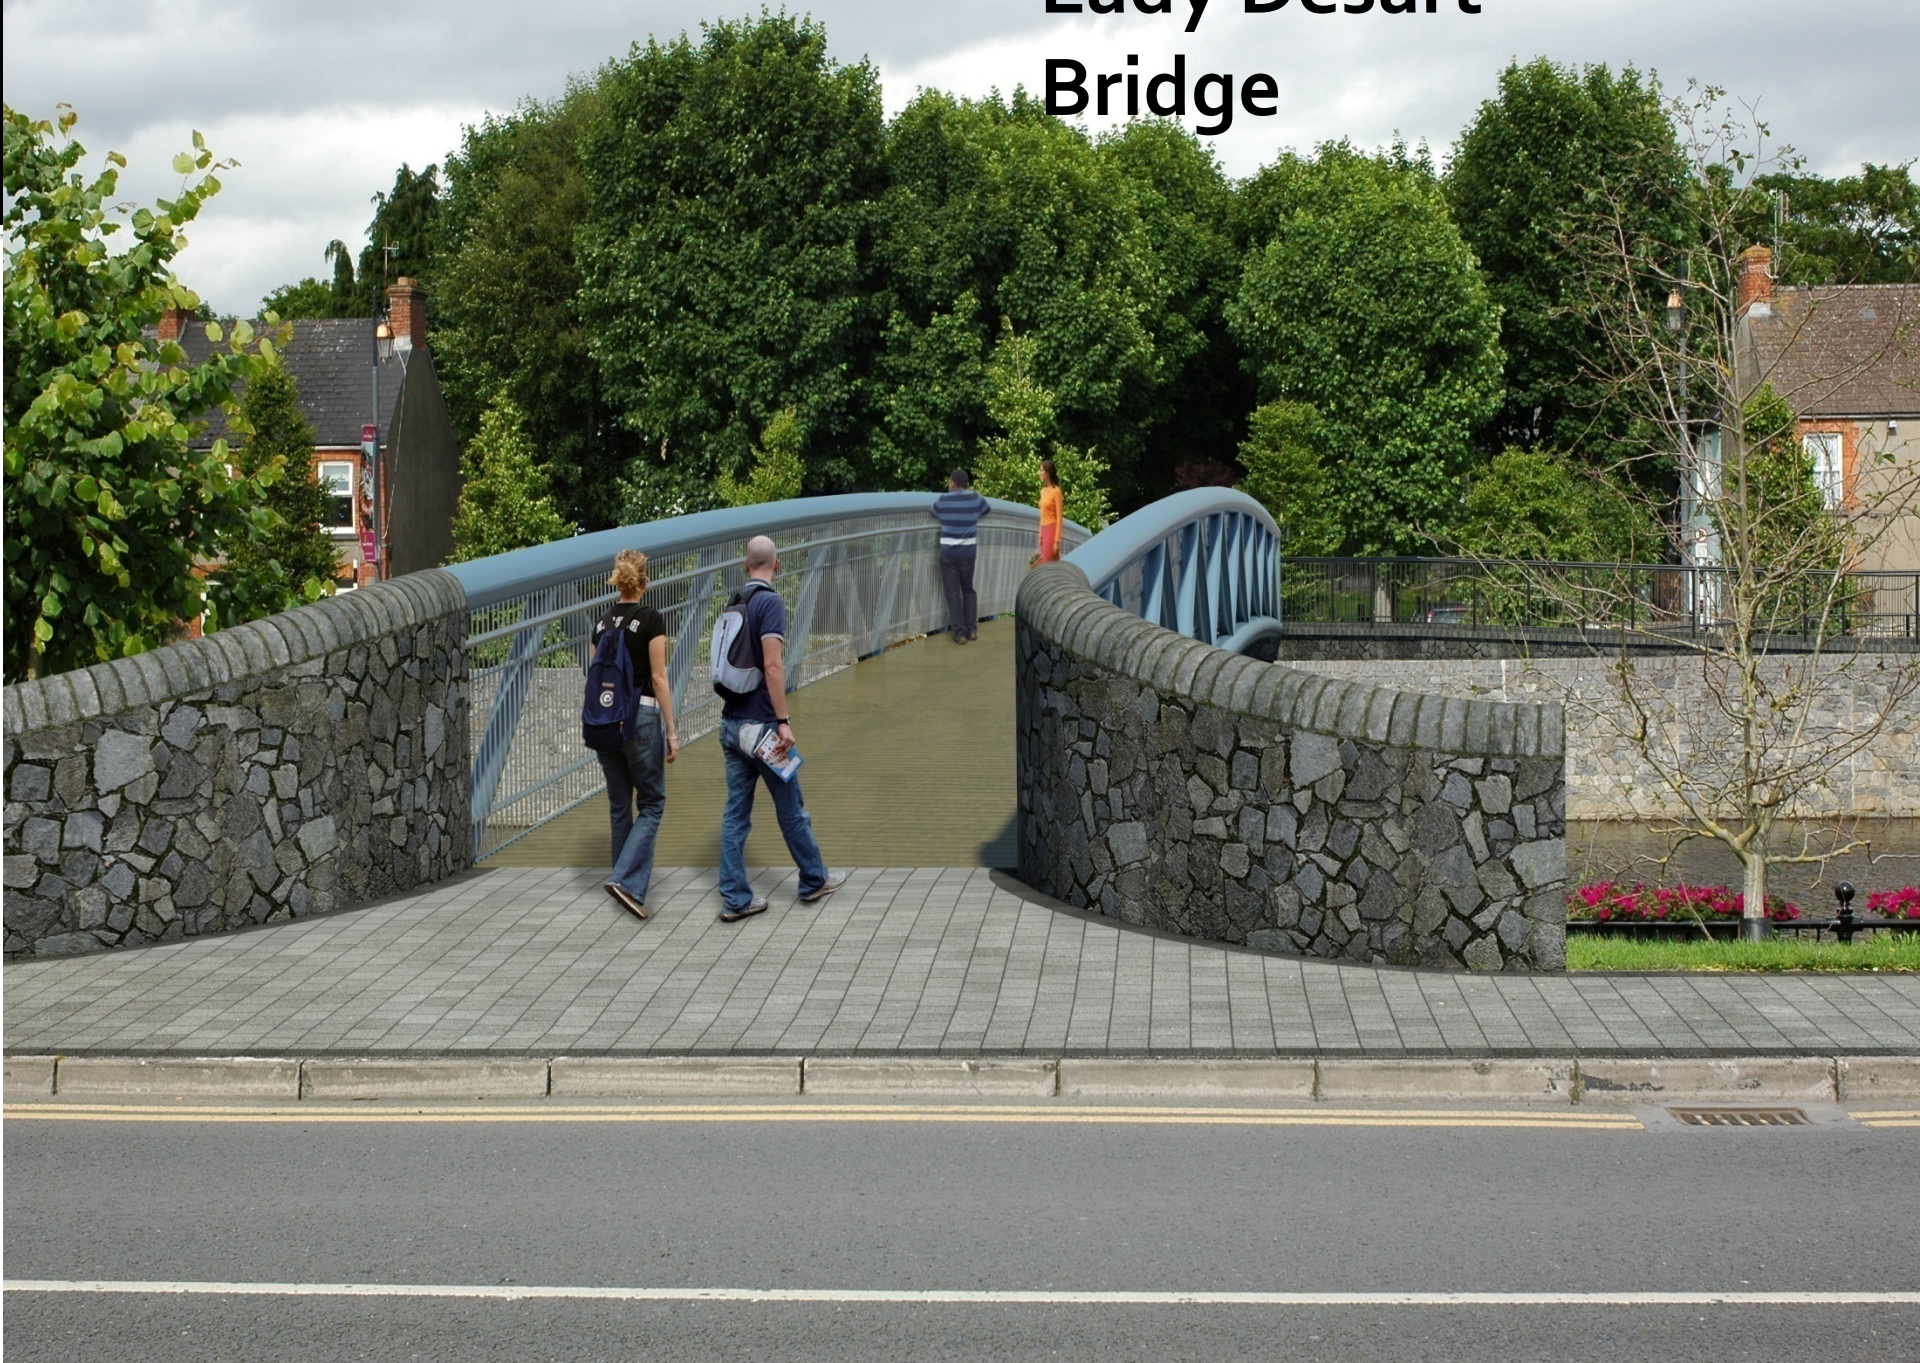

20th January ,2014.

Progress Report on Special Projects

City and County library

St Marys

High Street

BUTLER

Butler Gallery

The Mayfair

The Brewhouse

Lady Desart Bridge

Ossory Pedestrian Bridge