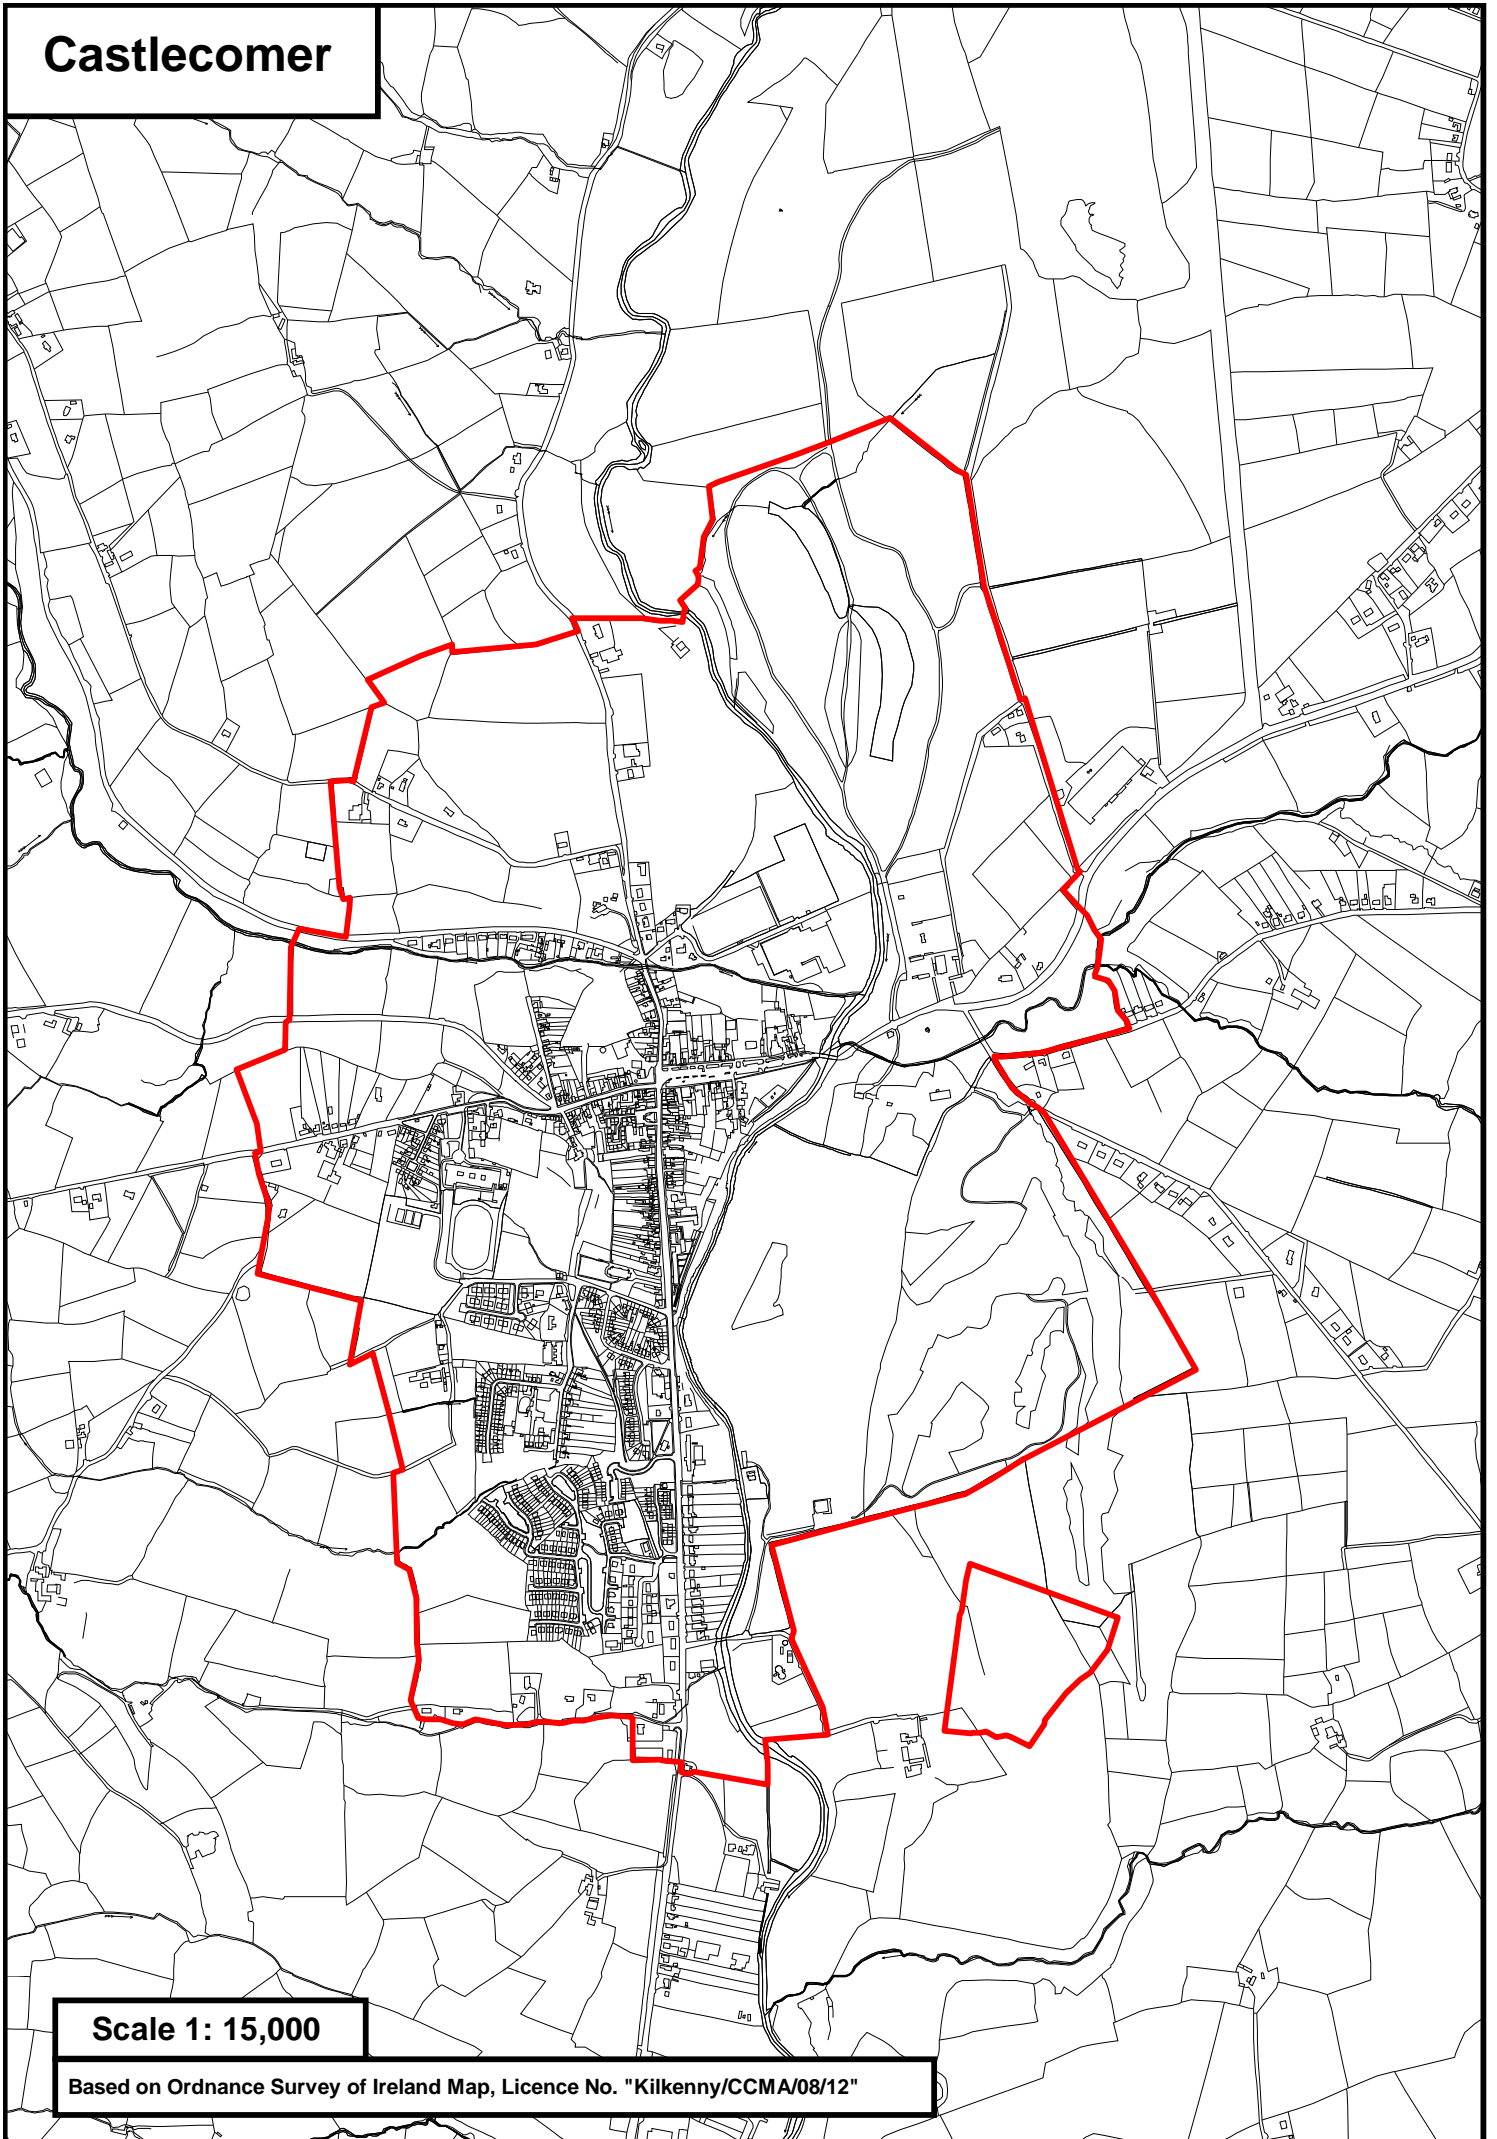

Castlecomer

Scale 1: 15,000

Based on Ordnance Survey of Ireland Map, Licence No. "Kilkenny/CCMA/08/12"