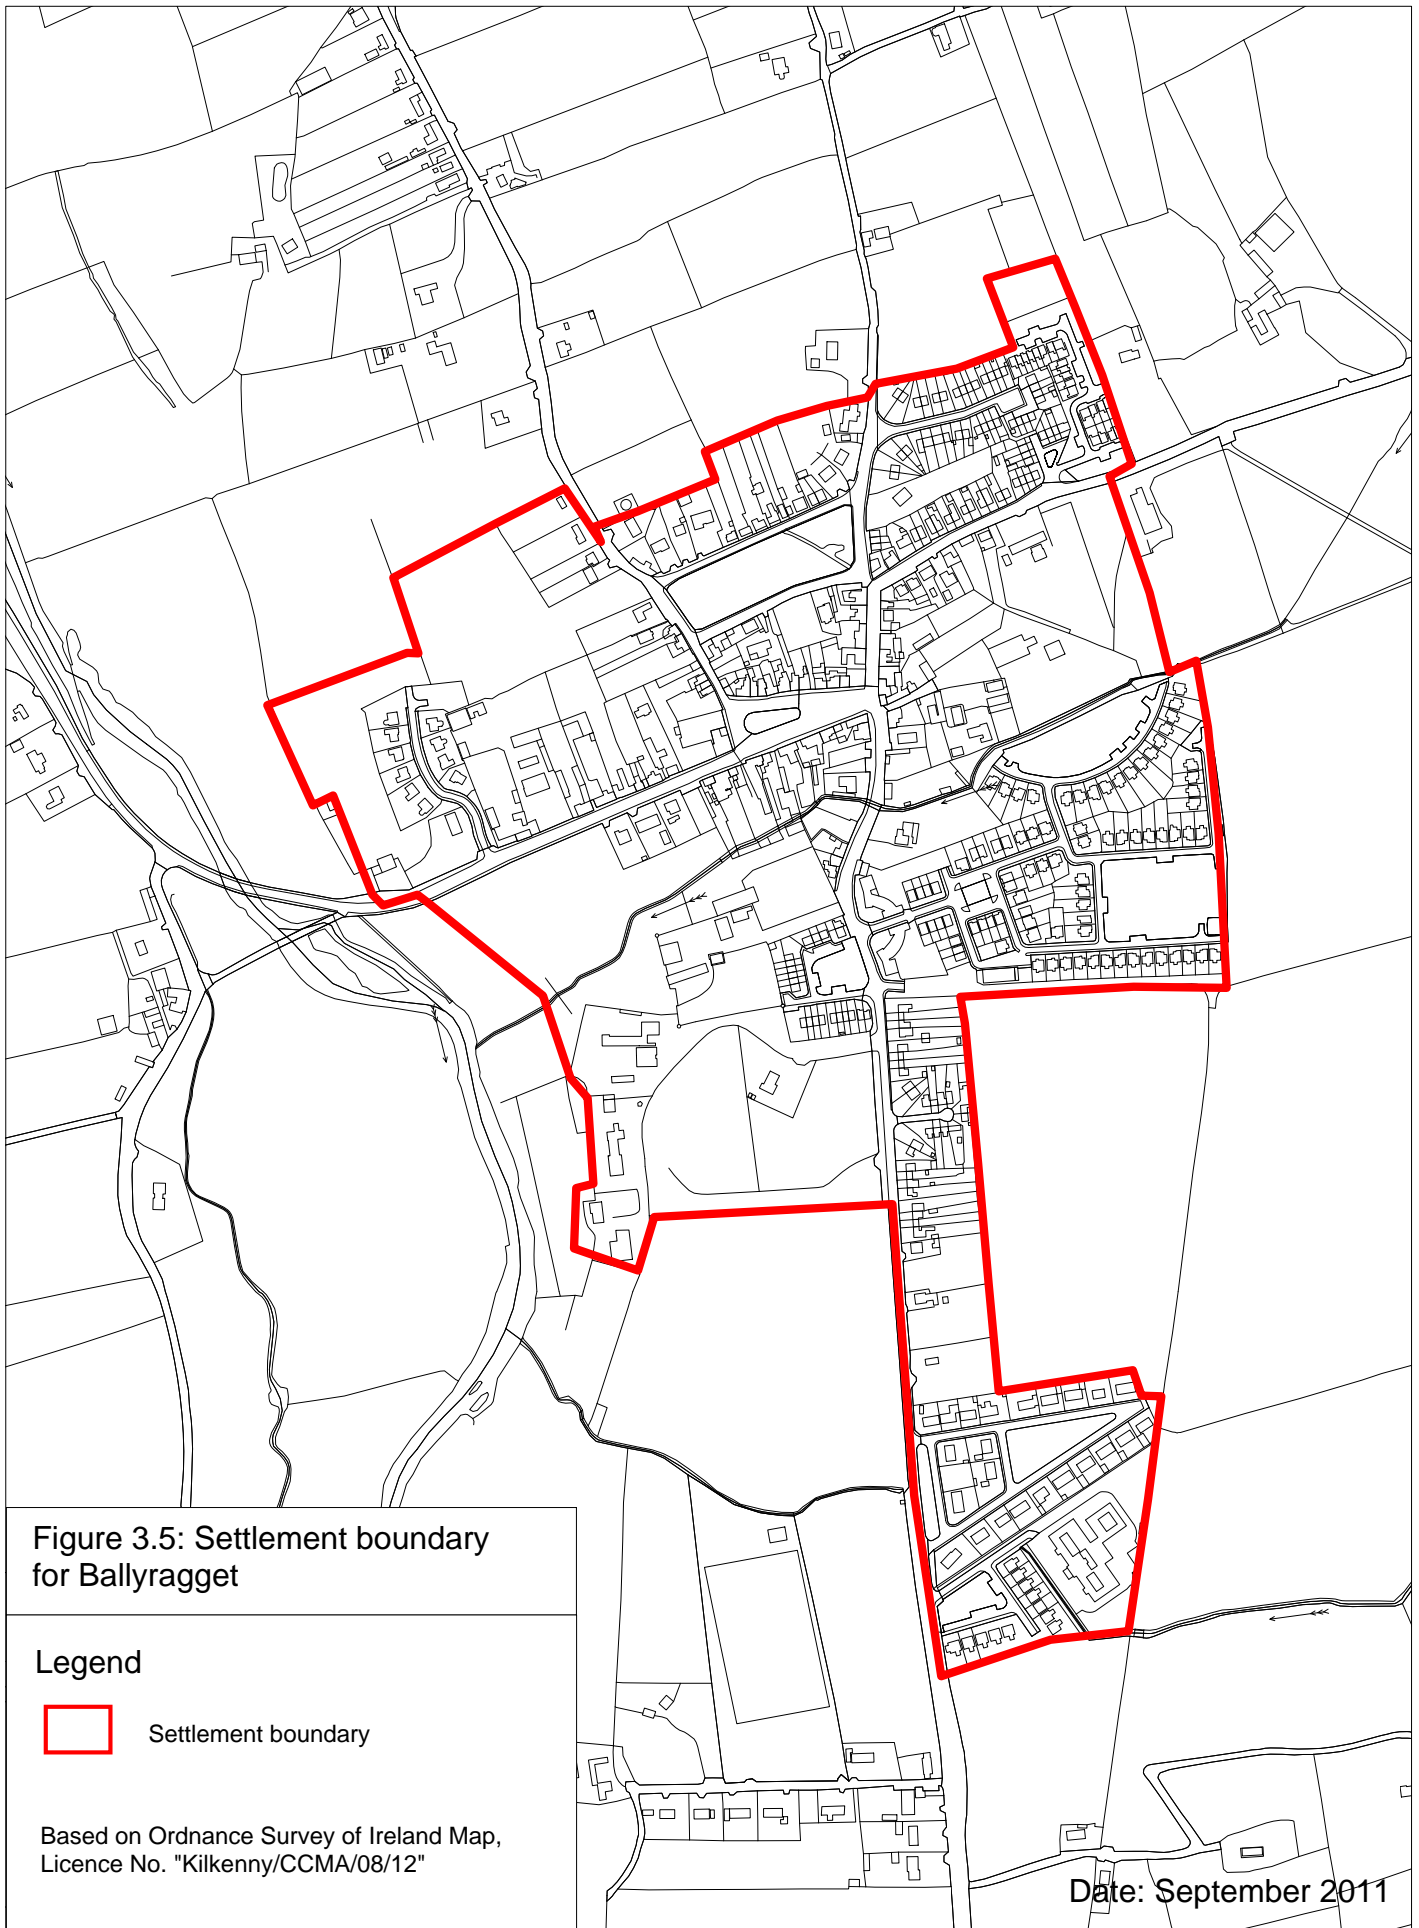

Variation No. 2 to Kilkenny County Development Plan 2008-2014
Core Strategy - Settlement boundary for Ballyragget

Figure 3.5: Settlement boundary for Ballyragget

Legend

 Settlement boundary

Based on Ordnance Survey of Ireland Map,
Licence No. "Kilkenny/CCMA/08/12"