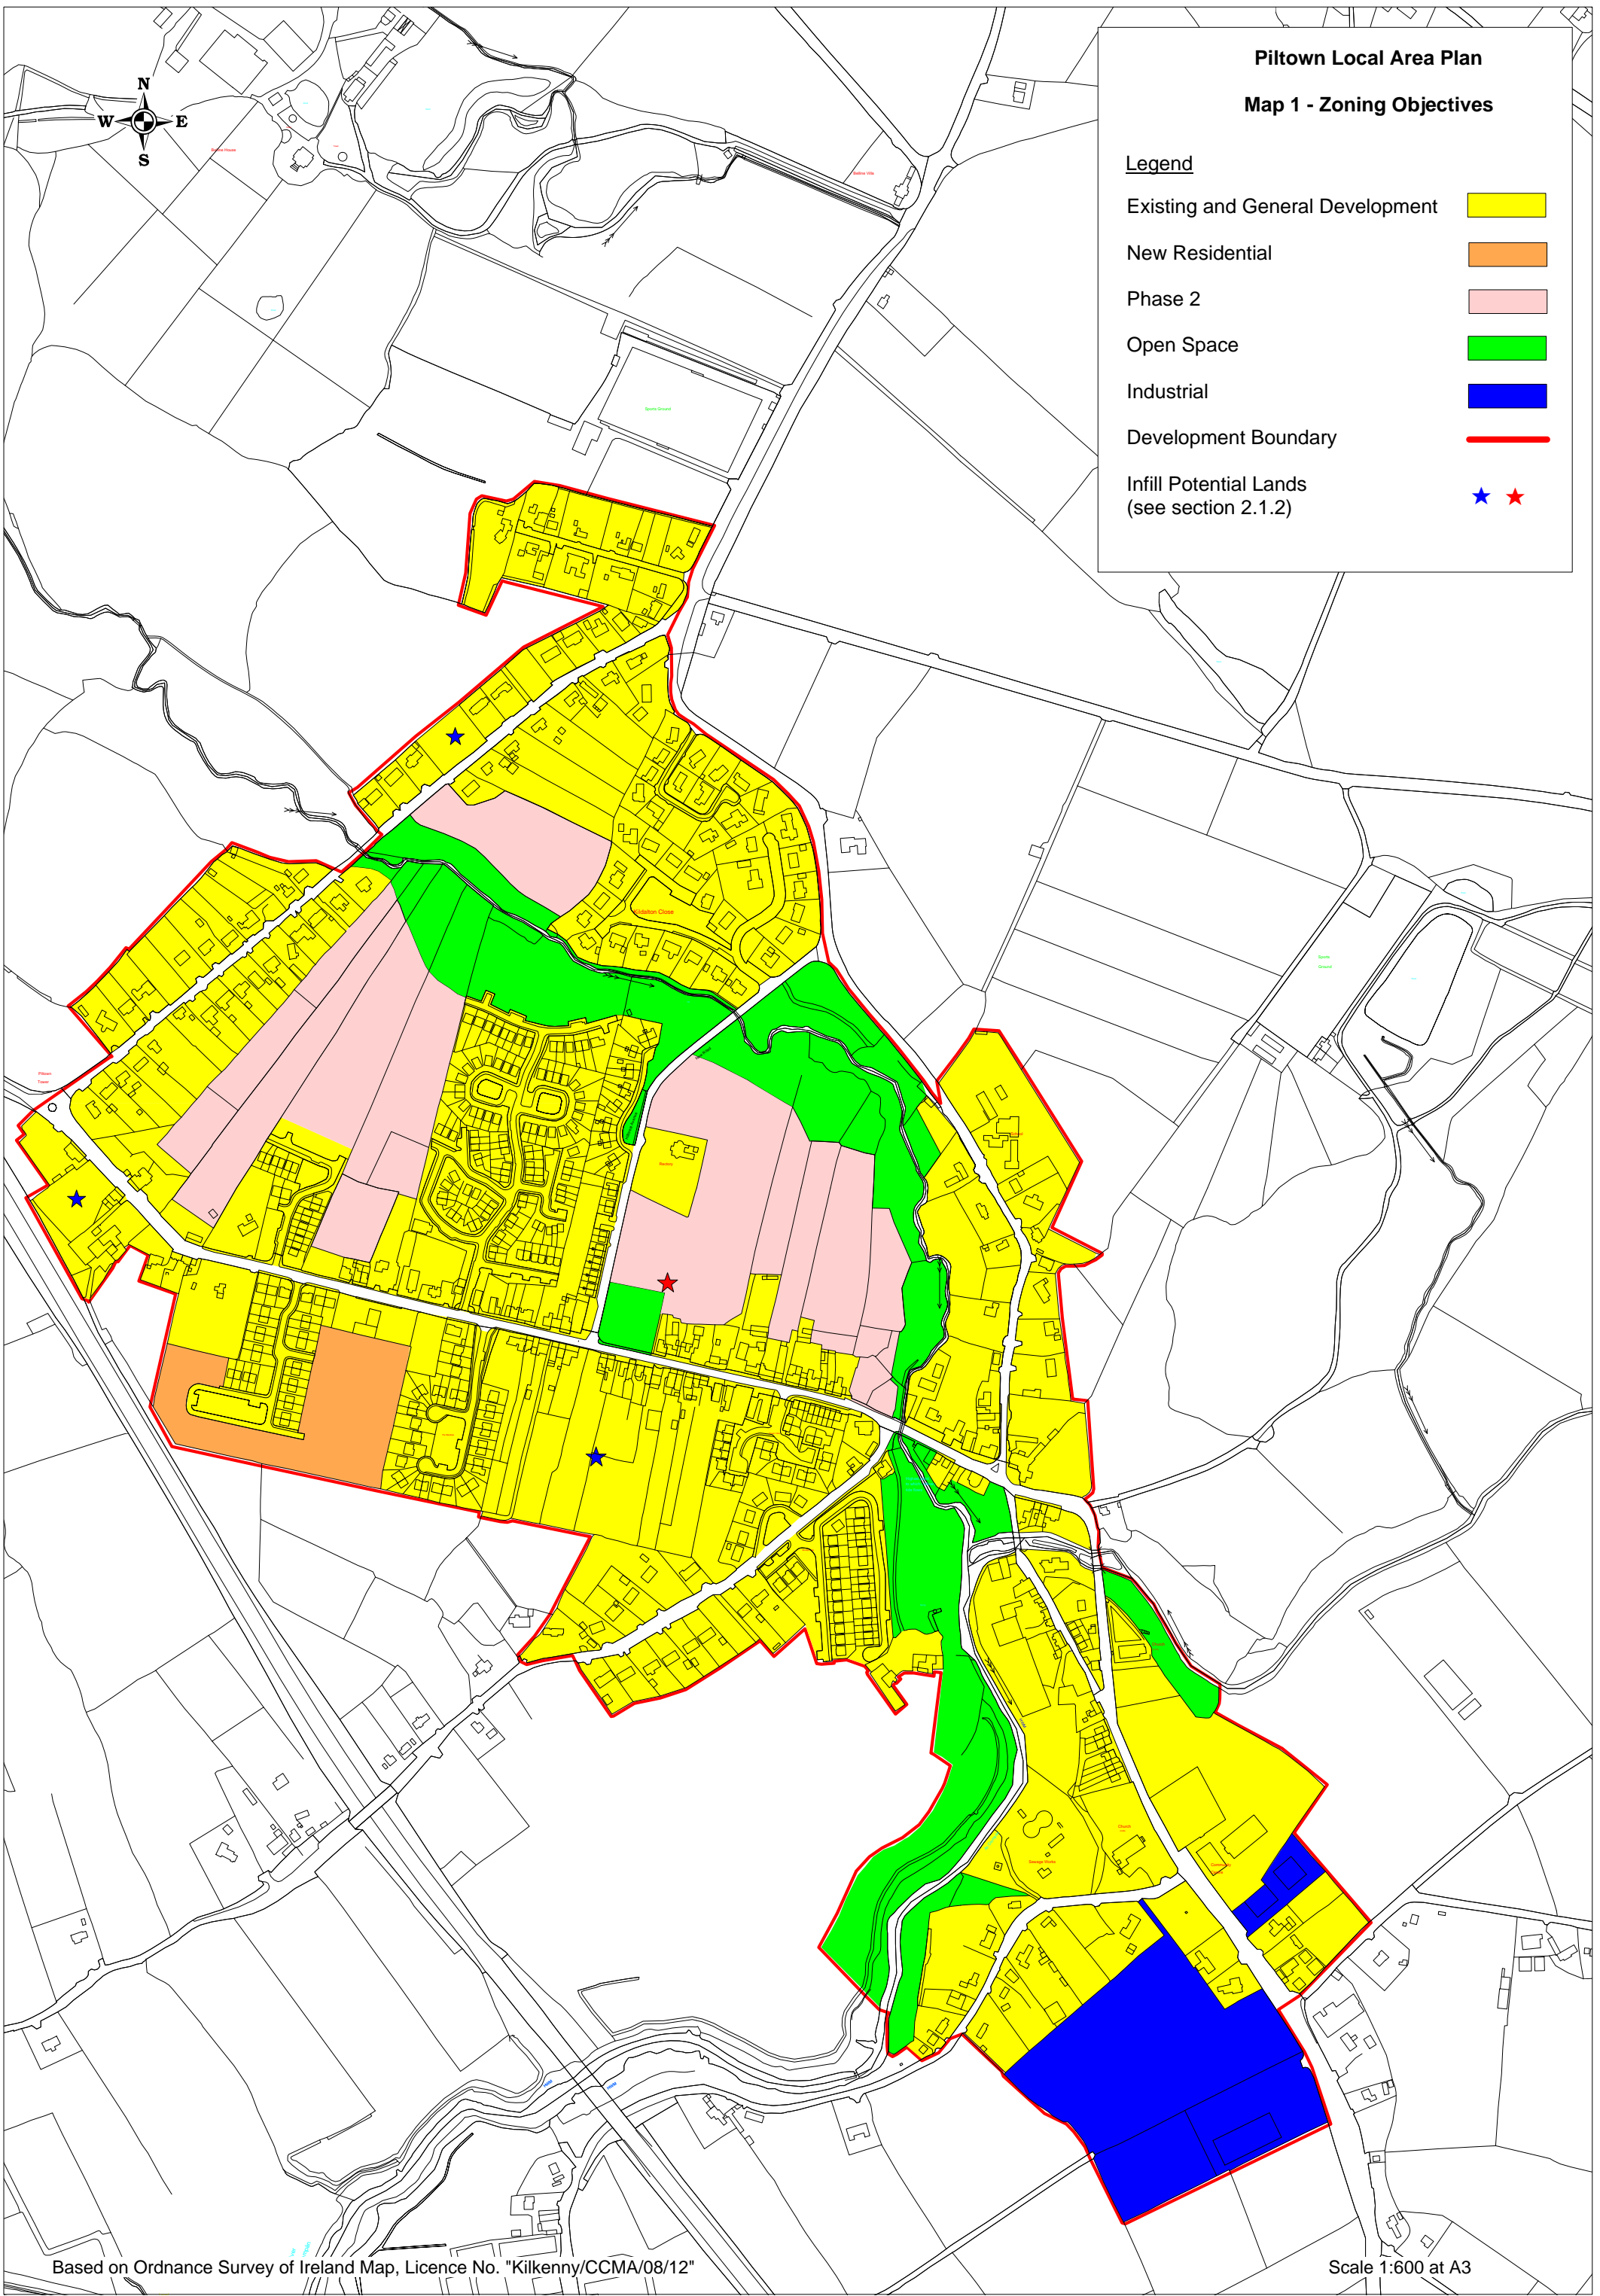

**Piltown Local Area Plan**  
**Map 1 - Zoning Objectives**

Legend

- Existing and General Development
- New Residential
- Phase 2
- Open Space
- Industrial
- Development Boundary
- Infill Potential Lands  
(see section 2.1.2) ★ ★

# Piltown Local Area Plan

## Map 2 - Natural Heritage