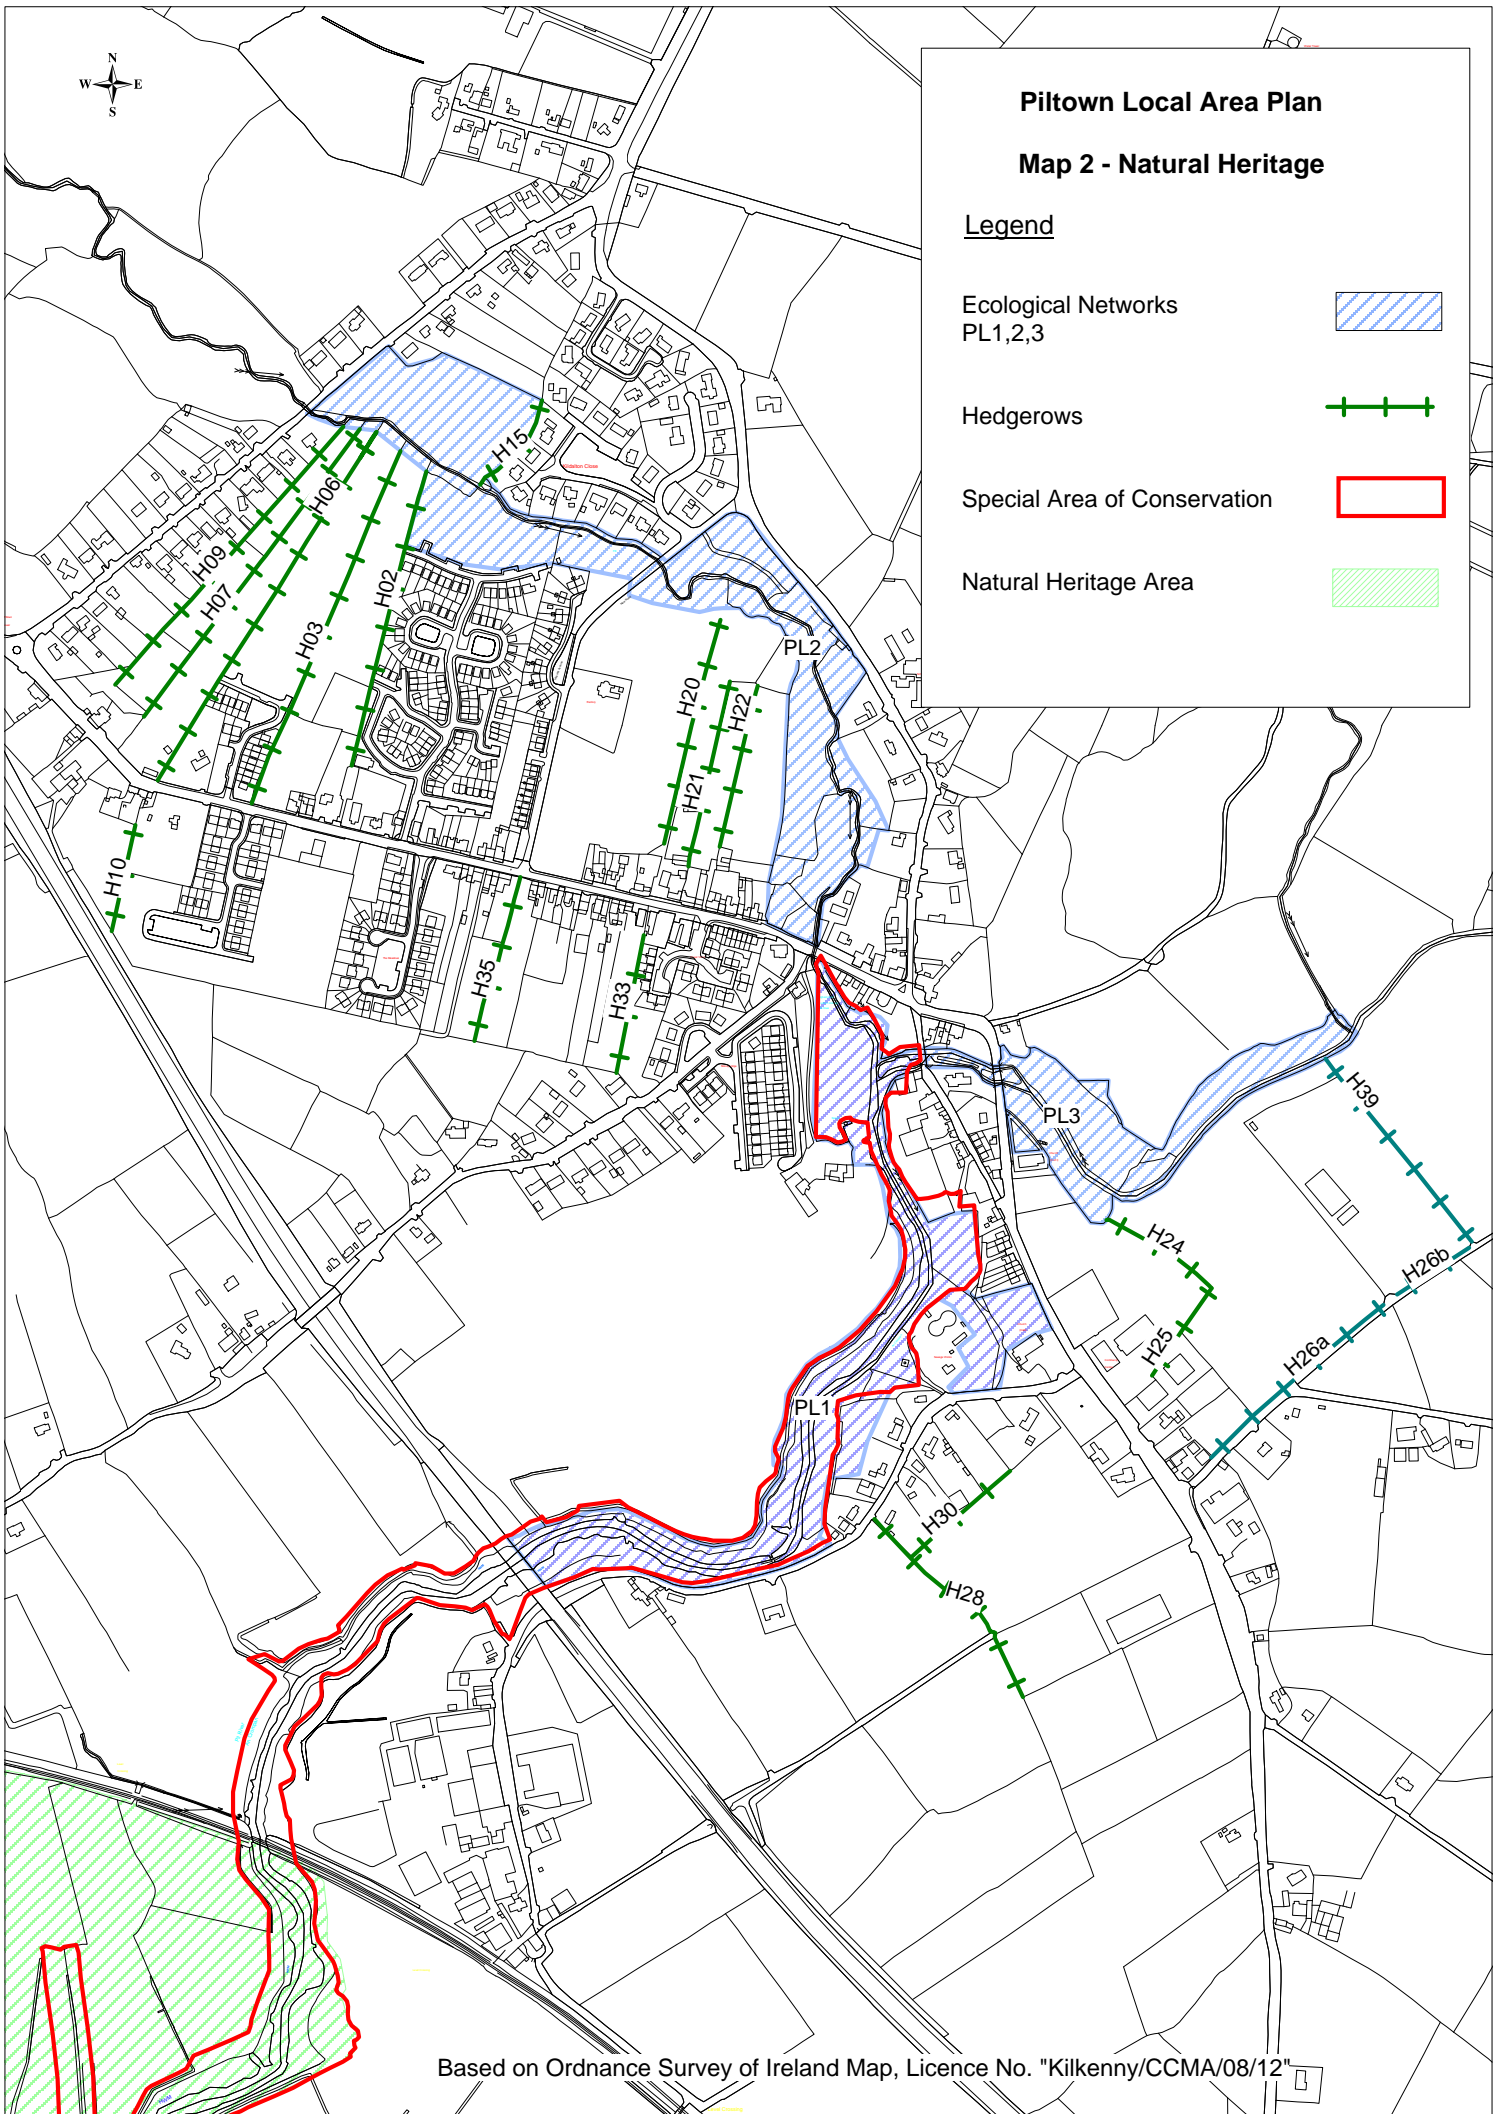

**Piltown Local Area Plan**  
**Map 1 - Zoning Objectives**

Legend

- Existing and General Development
- New Residential
- Phase 2
- Open Space
- Industrial
- Development Boundary
- Infill Potential Lands  
(see section 2.1.2) ★ ★

## Map 2 - Natural Heritage

### Legend

Ecological Networks  
PL1,2,3

Hedgerows

Special Area of Conservation

Natural Heritage Area

Piltown Local Area Plan

Map 3 - Built Heritage

Legend

- Protected Structures ■
  - Structures listed on NIAH ★
  - Insert for clarity purposes only
- (Refer to Appendix 1 for details)