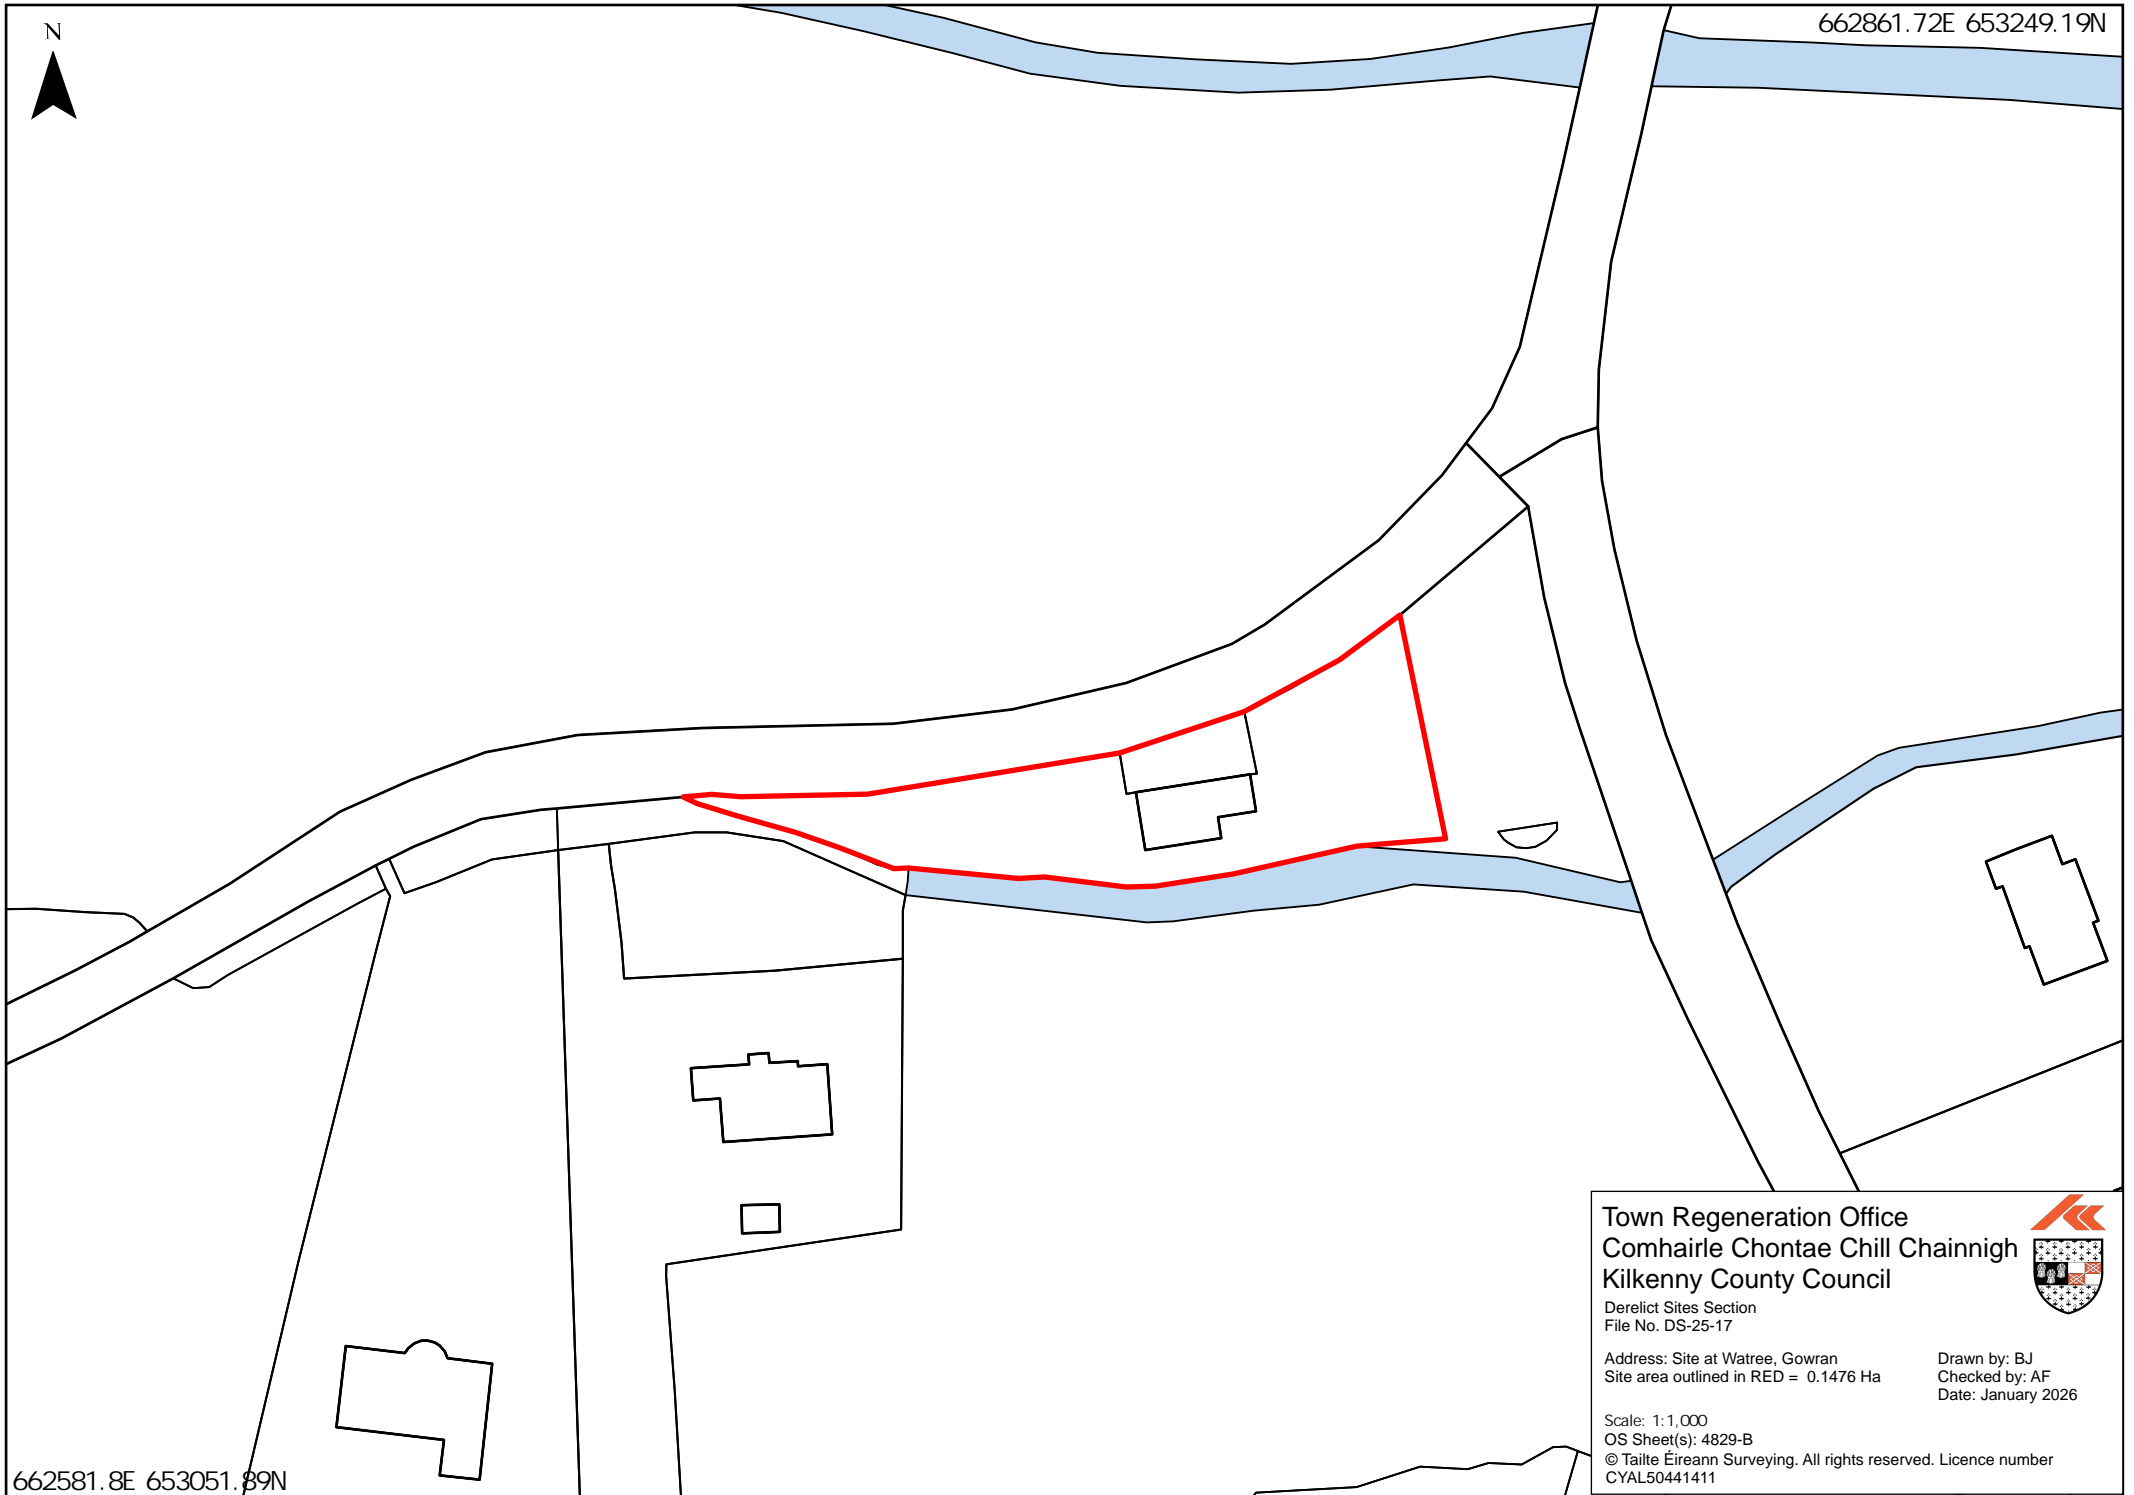

N

662861.72E 653249.19N

662581.8E 653051.89N

Town Regeneration Office
Comhairle Chontae Chill Chainnigh
Kilkenny County Council

Derelict Sites Section
File No. DS-25-17

Address: Site at Watree, Gowran
Site area outlined in RED = 0.1476 Ha

Drawn by: BJ
Checked by: AF
Date: January 2026

Scale: 1:1,000
OS Sheet(s): 4829-B
© Tailte Éireann Surveying. All rights reserved. Licence number
CYAL50441411