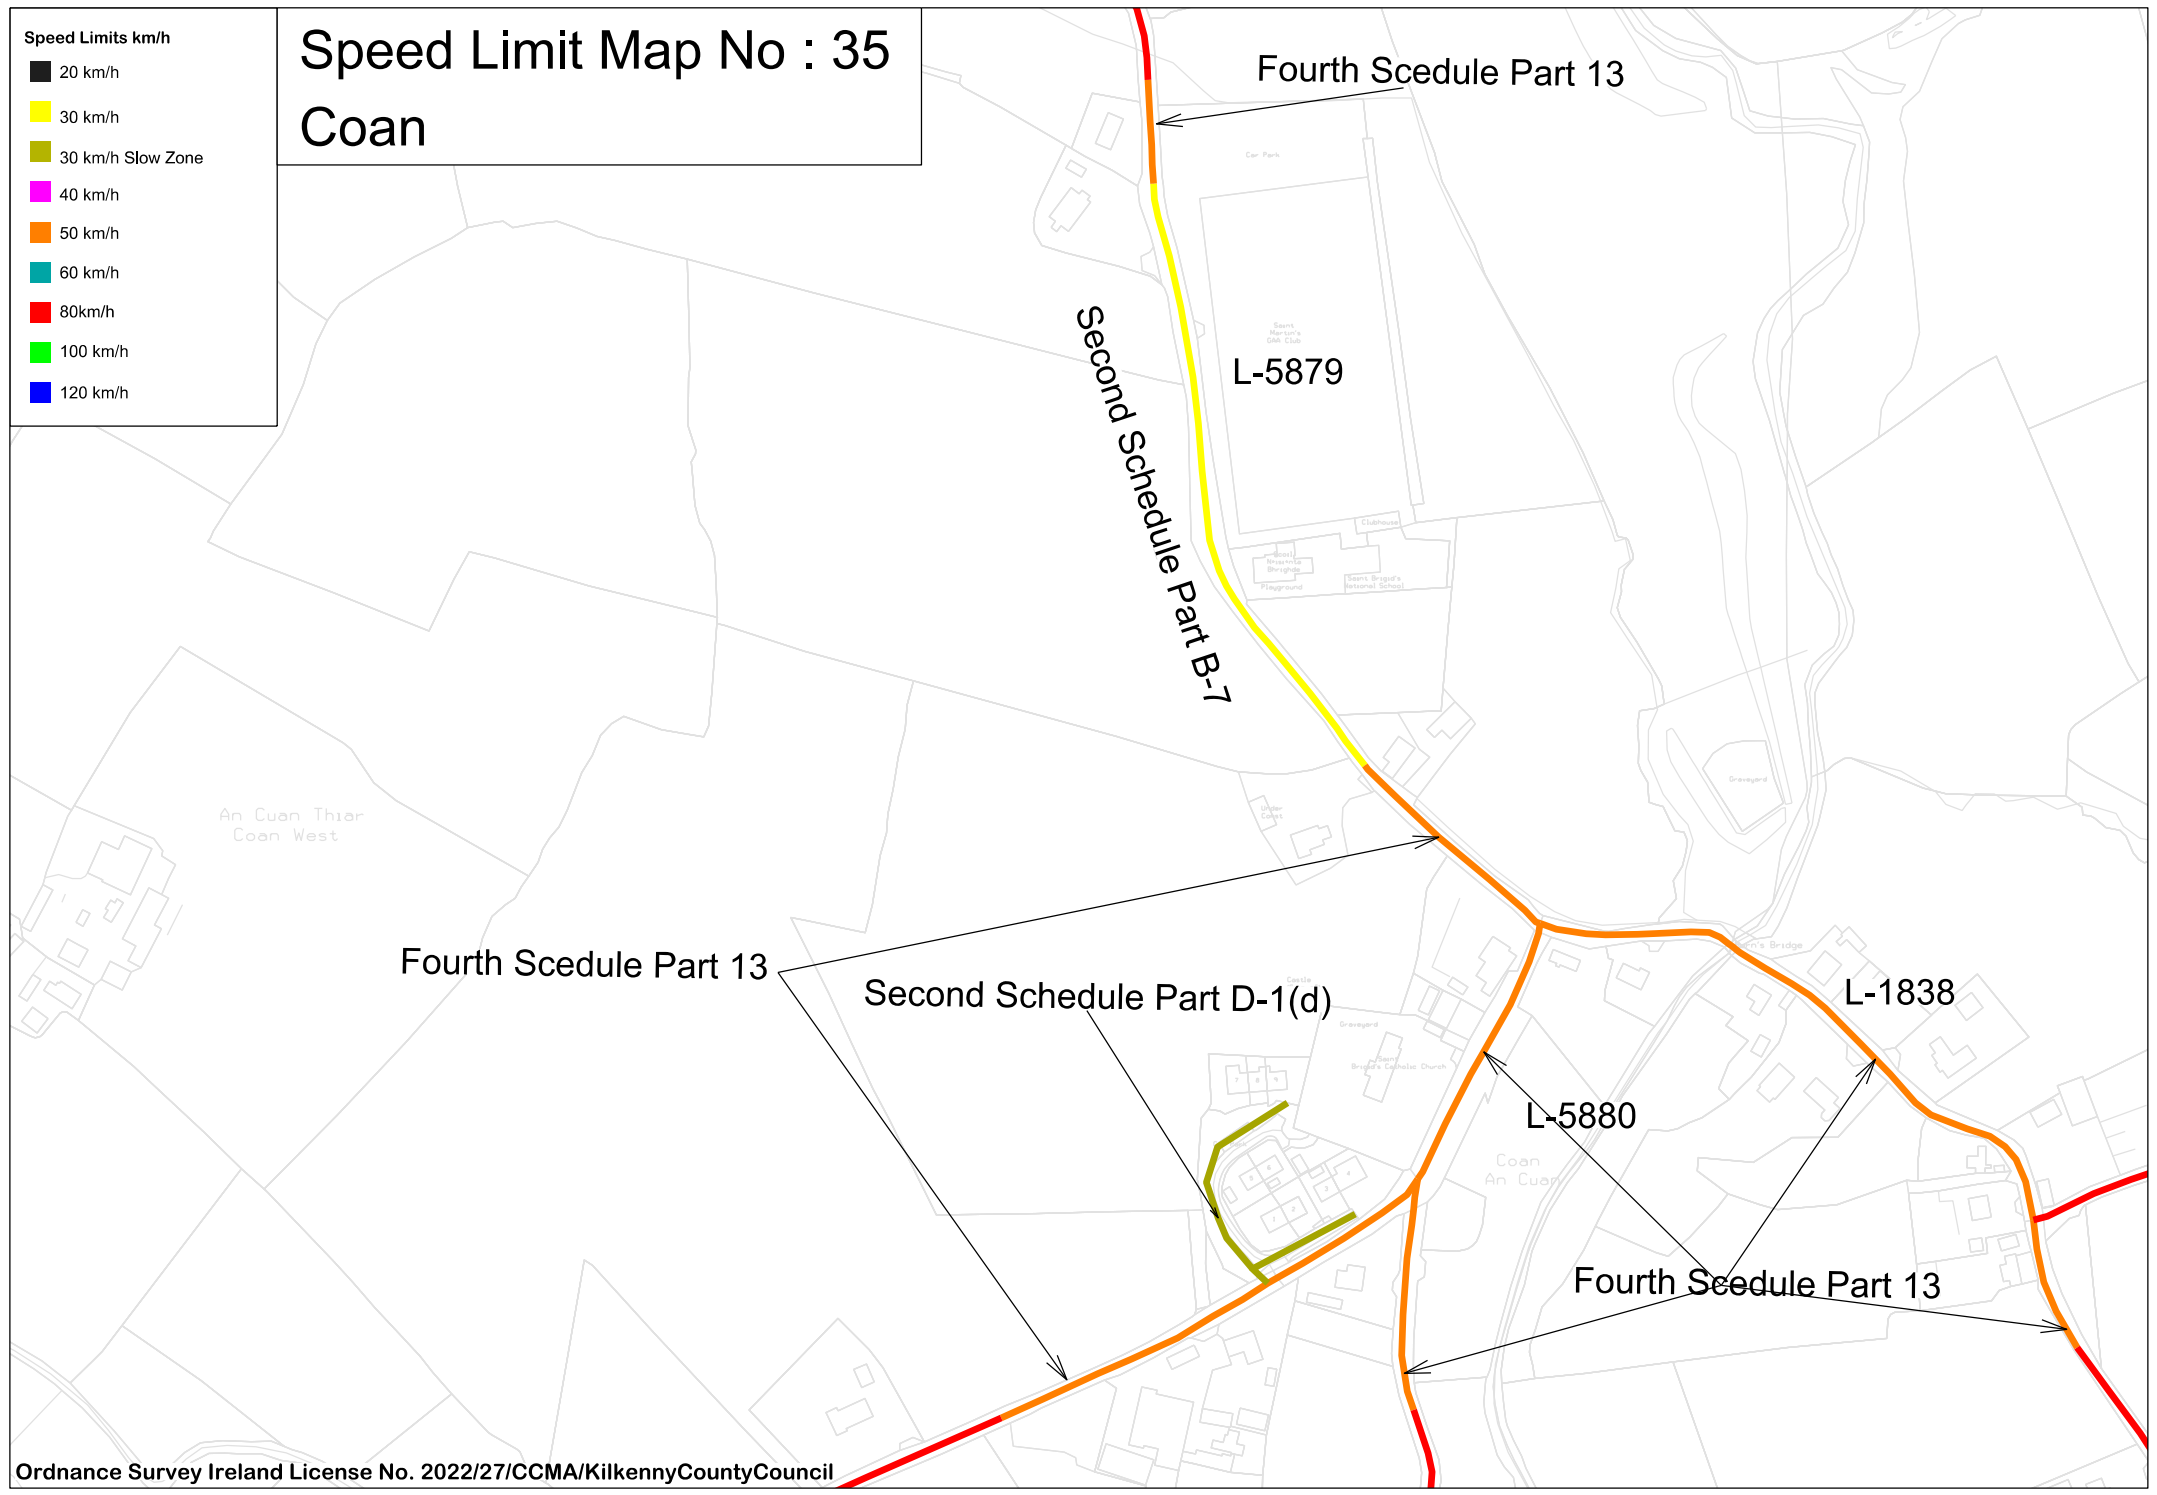

Speed Limits km/h

- 20 km/h
- 30 km/h
- 30 km/h Slow Zone
- 40 km/h
- 50 km/h
- 60 km/h
- 80 km/h
- 100 km/h
- 120 km/h

# Speed Limit Map No : 35

## Coan

Fourth Scedule Part 13

Second Schedule Part B-7

L-5879

Fourth Scedule Part 13

Second Schedule Part D-1(d)

L-5880

L-1838