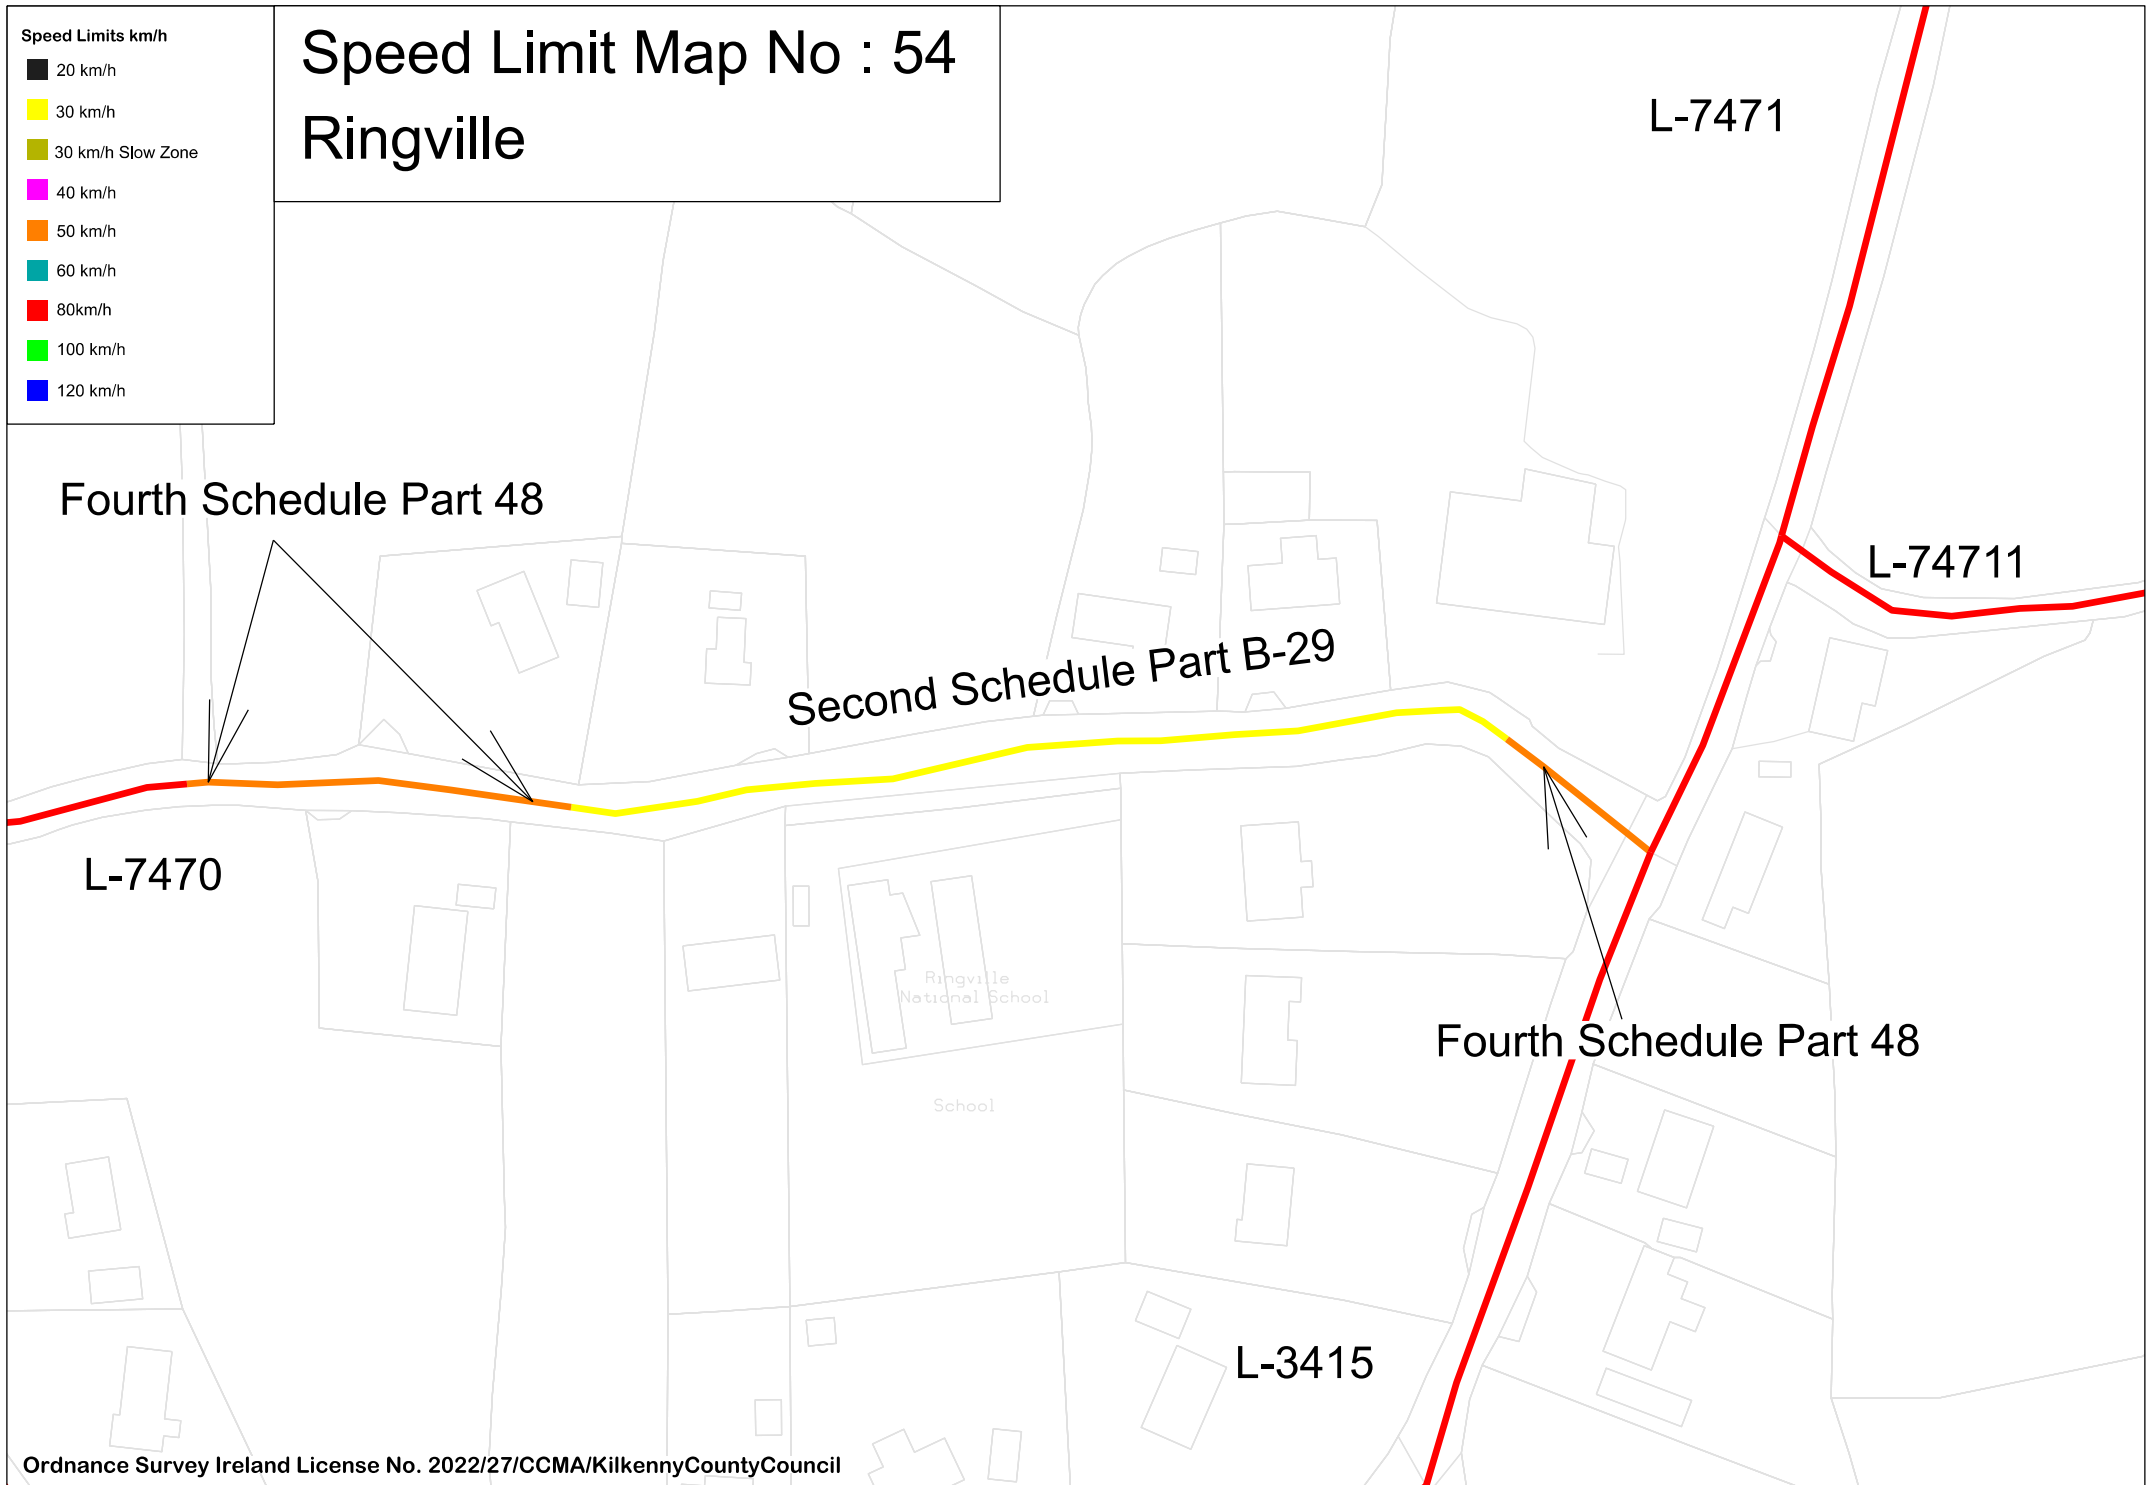

Speed Limits km/h

- 20 km/h
- 30 km/h
- 30 km/h Slow Zone
- 40 km/h
- 50 km/h
- 60 km/h
- 80 km/h
- 100 km/h
- 120 km/h

Speed Limit Map No : 54

Ringville

Fourth Schedule Part 48

Second Schedule Part B-29

L-7470

L-7471

L-74711

Fourth Schedule Part 48

L-3415

Ringville National School

School