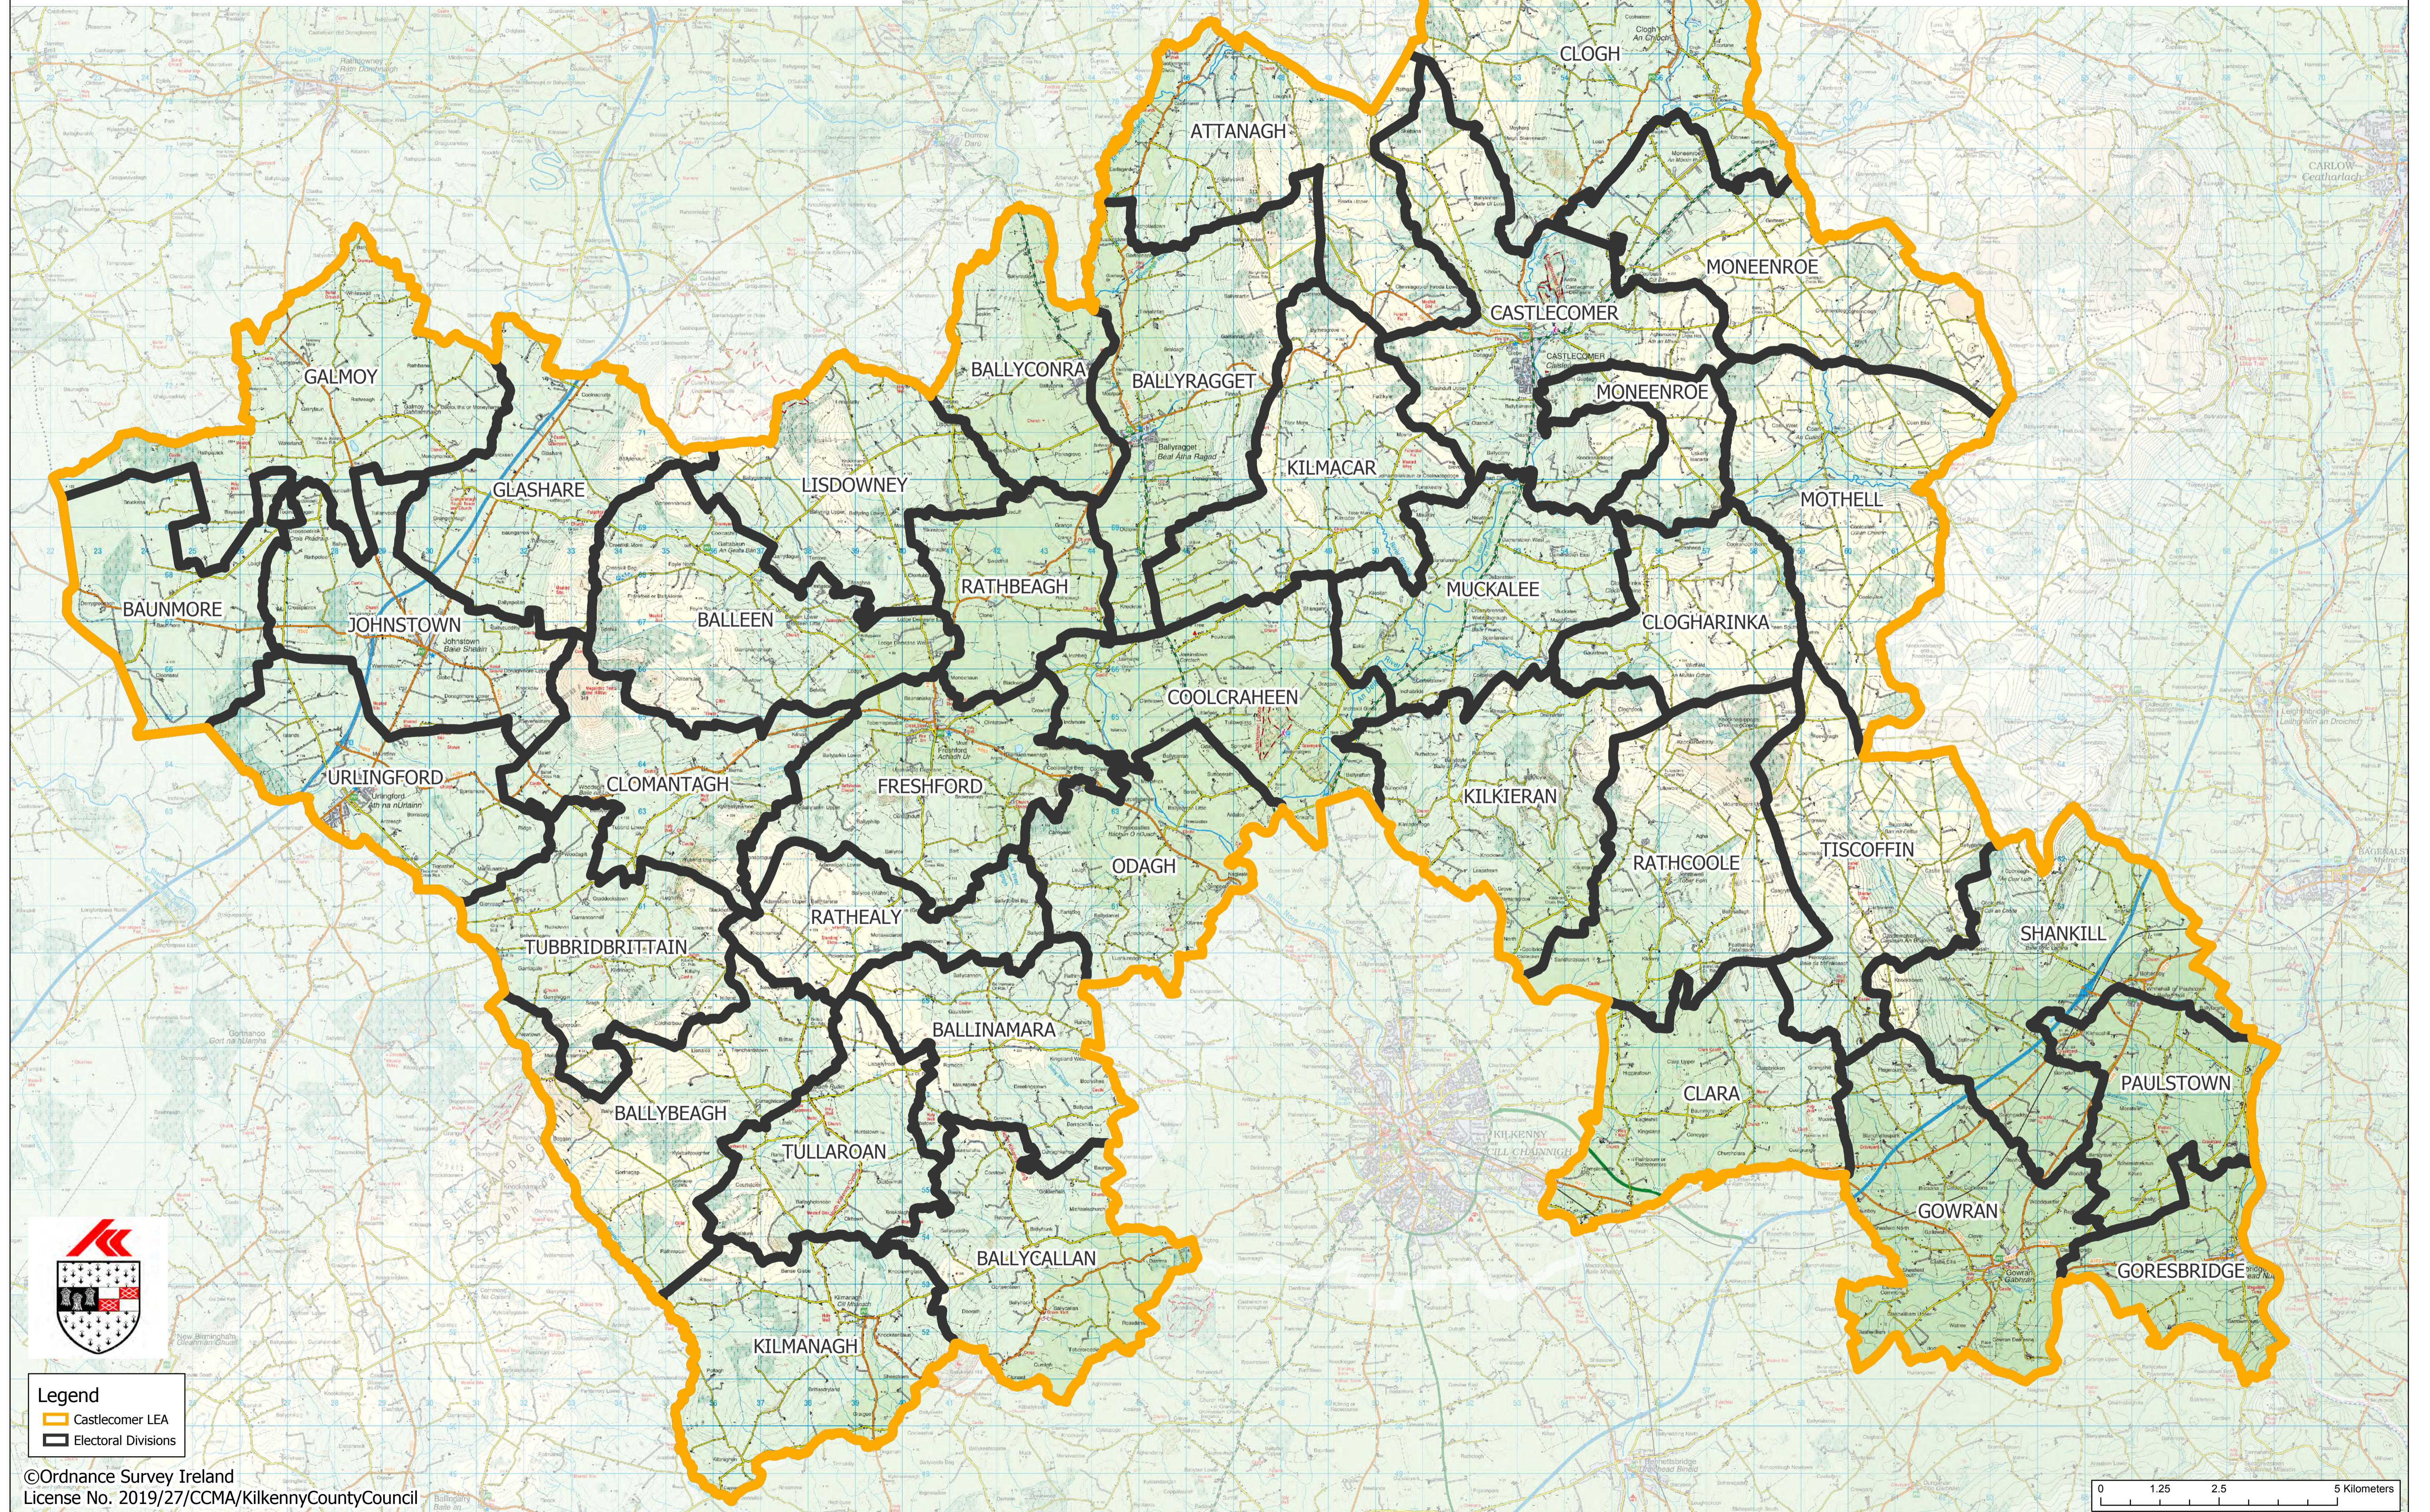

Local Elections 2019

Castlecomer LEA

Legend
Castlecomer LEA
Electoral Divisions

©Ordnance Survey Ireland
License No. 2019/27/CCMA/KilkennyCountyCouncil