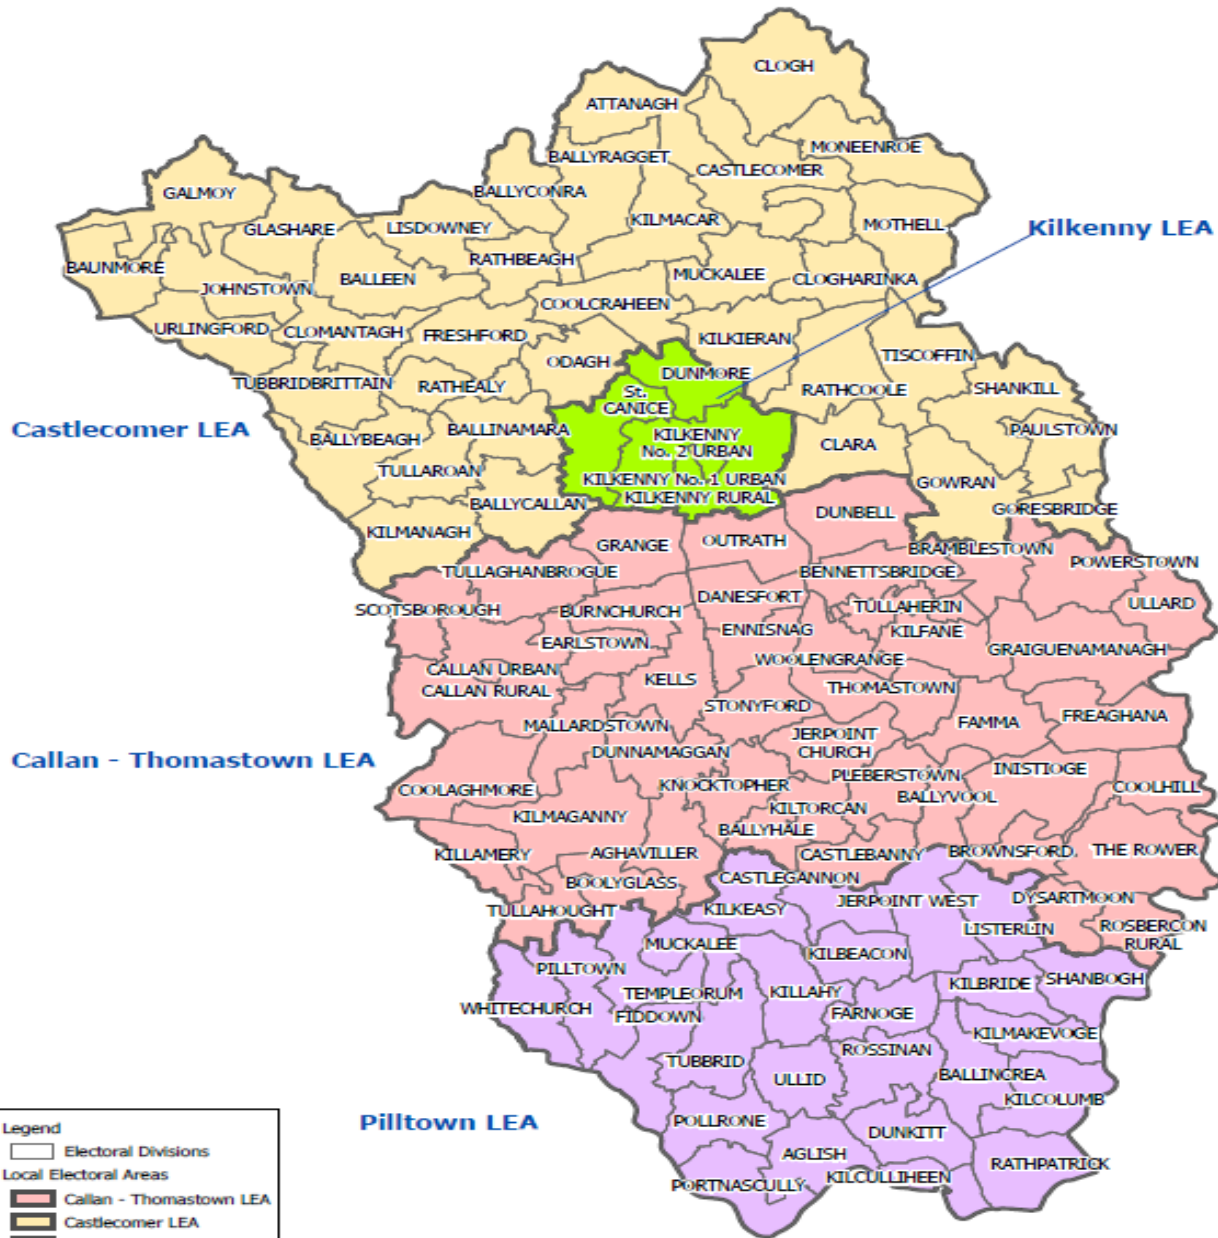

Polling Scheme for County Kilkenny 2020

Polling Scheme for County Kilkenny 2020

Legend

- Electoral Divisions
- Local Electoral Areas**
- Callan - Thomastown LEA
- Castlecomer LEA
- Kilkenny LEA
- Pilltown LEA