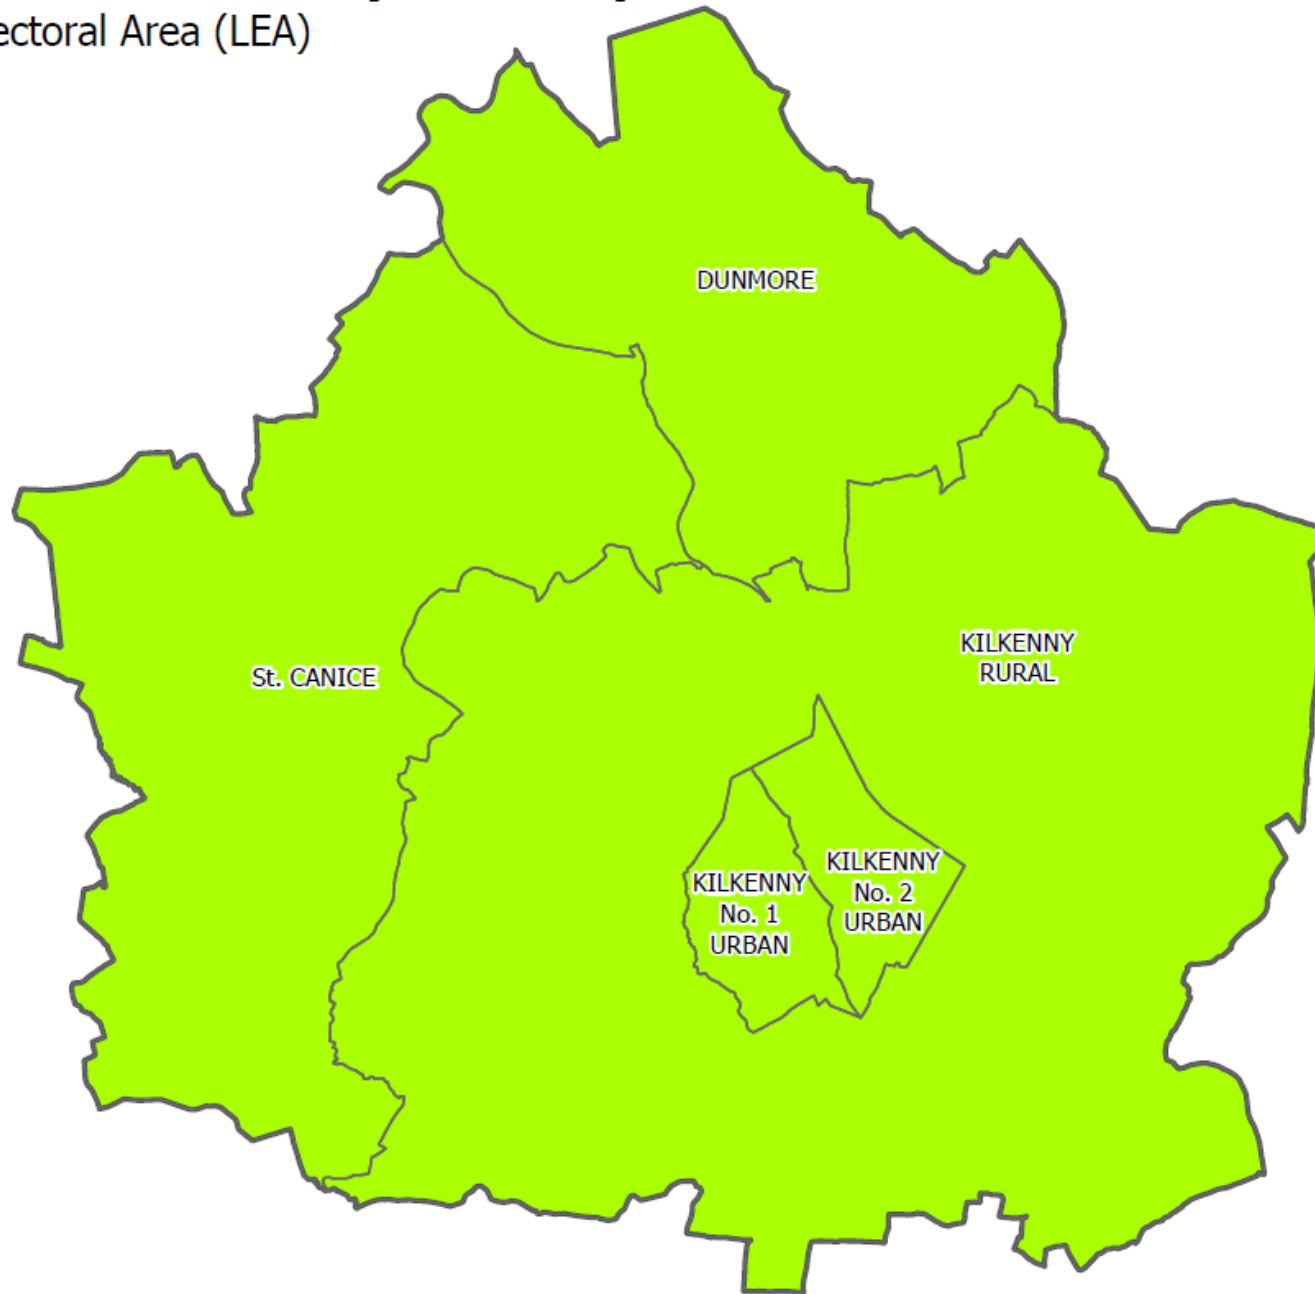

Polling Scheme for County Kilkenny 2020

Kilkenny Local Electoral Area (LEA)

Legend

- Kilkenny LEA
- Electoral Divisions

© Ordnance Survey Ireland License No. 2020/27/CCMA/KilkennyCountyCouncil