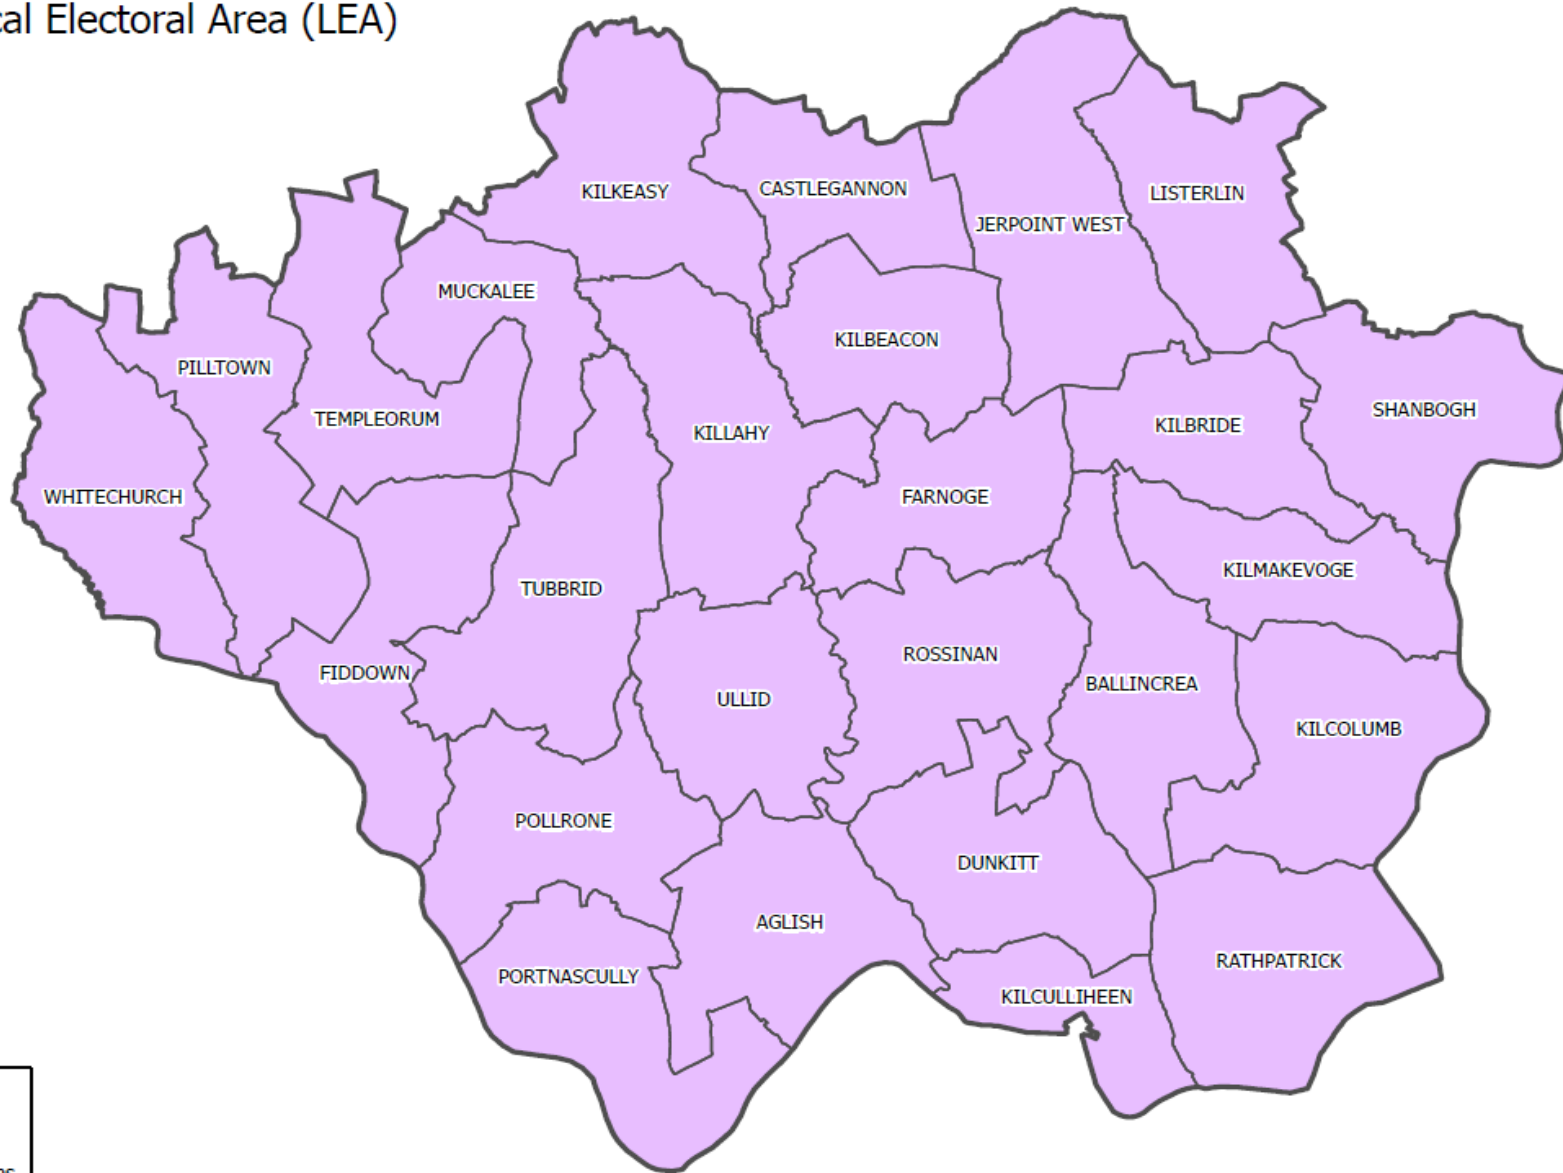

Dáilcheantar Cheatharlach / Chill Chainnigh
Constituency of Carlow/Kilkenny

Cuid IV - Toghcheantar Baile an Phoill
Part IV - Piltown Electoral Area

Polling Scheme for County Kilkenny 2020

Pilltown Local Electoral Area (LEA)