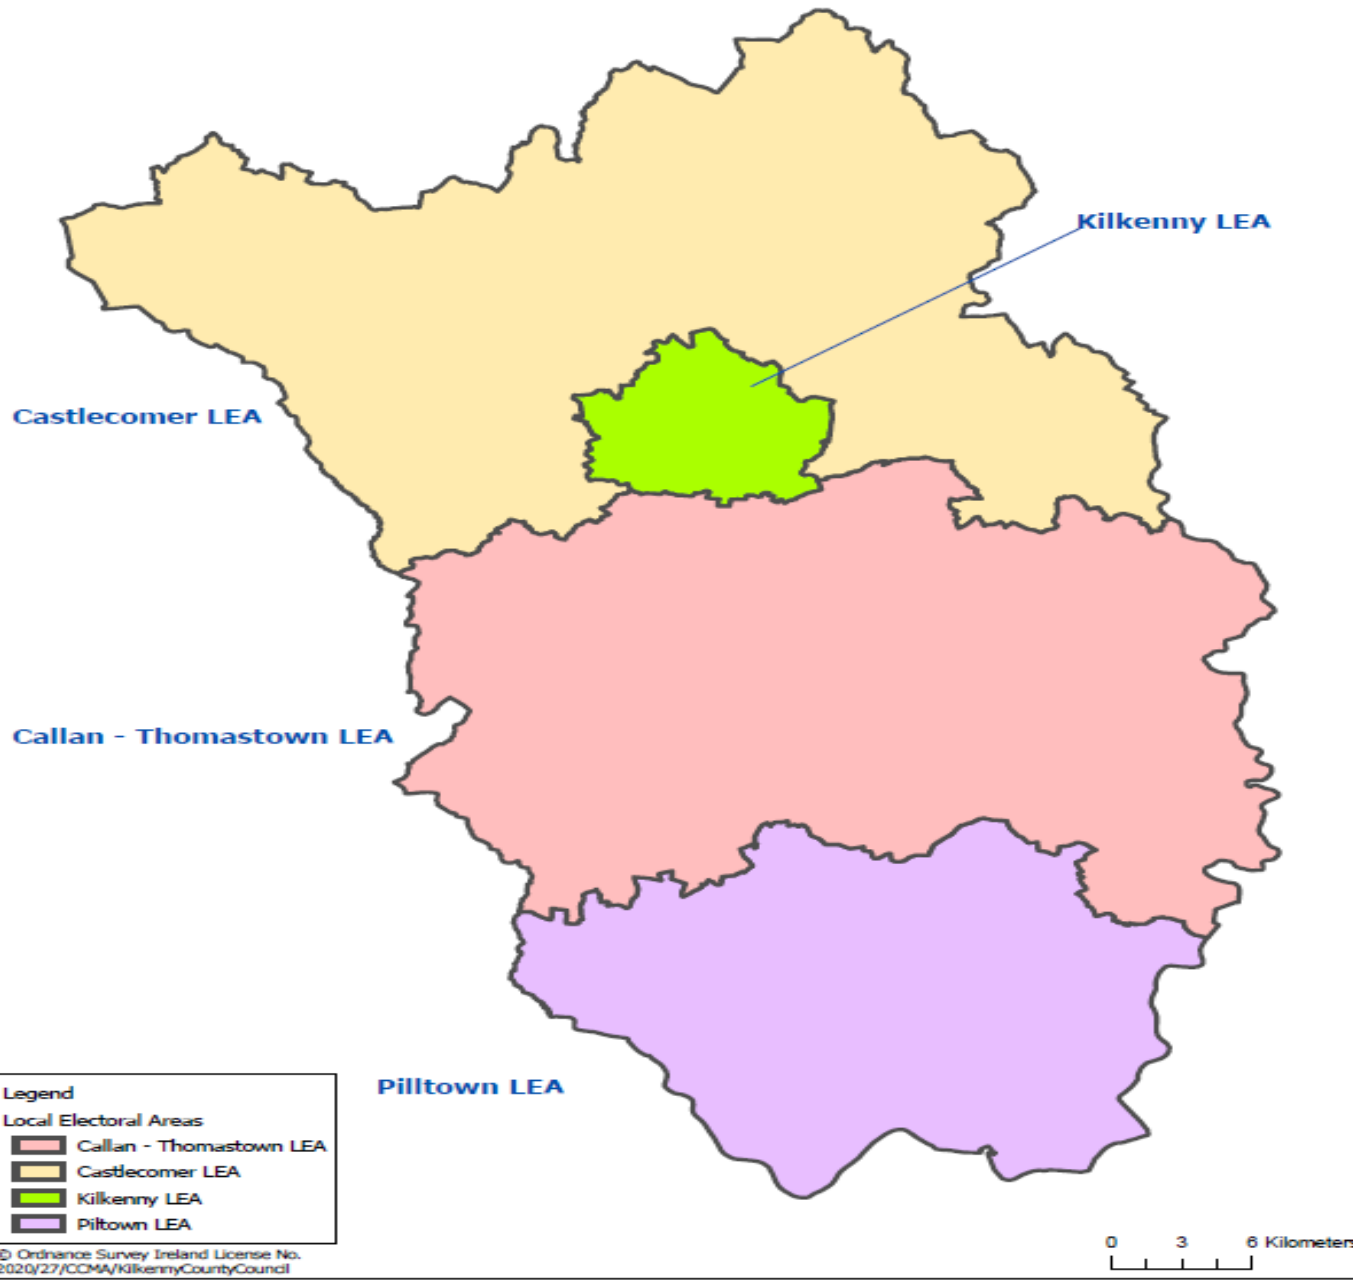

Polling Scheme for County Kilkenny 2020