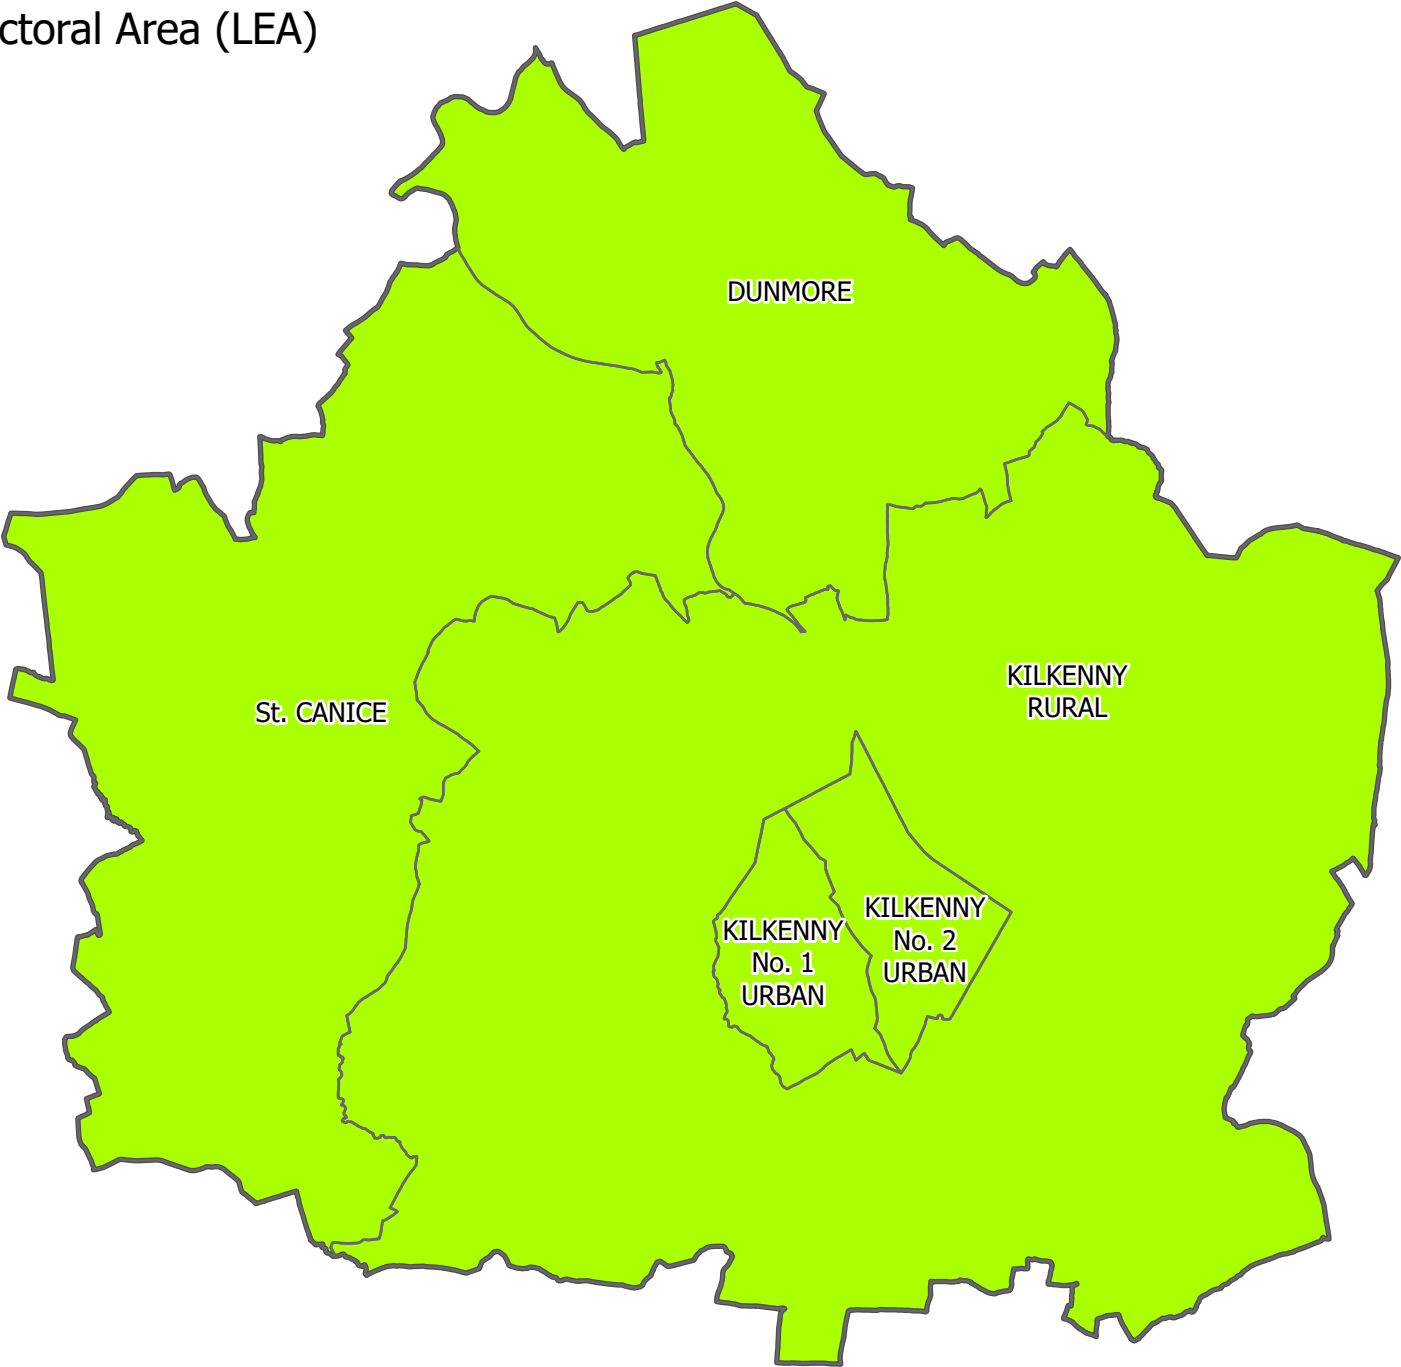

# Polling Scheme for County Kilkenny 2020

Kilkenny Local Electoral Area (LEA)

N

### Legend

-  Kilkenny LEA
-  Electoral Divisions