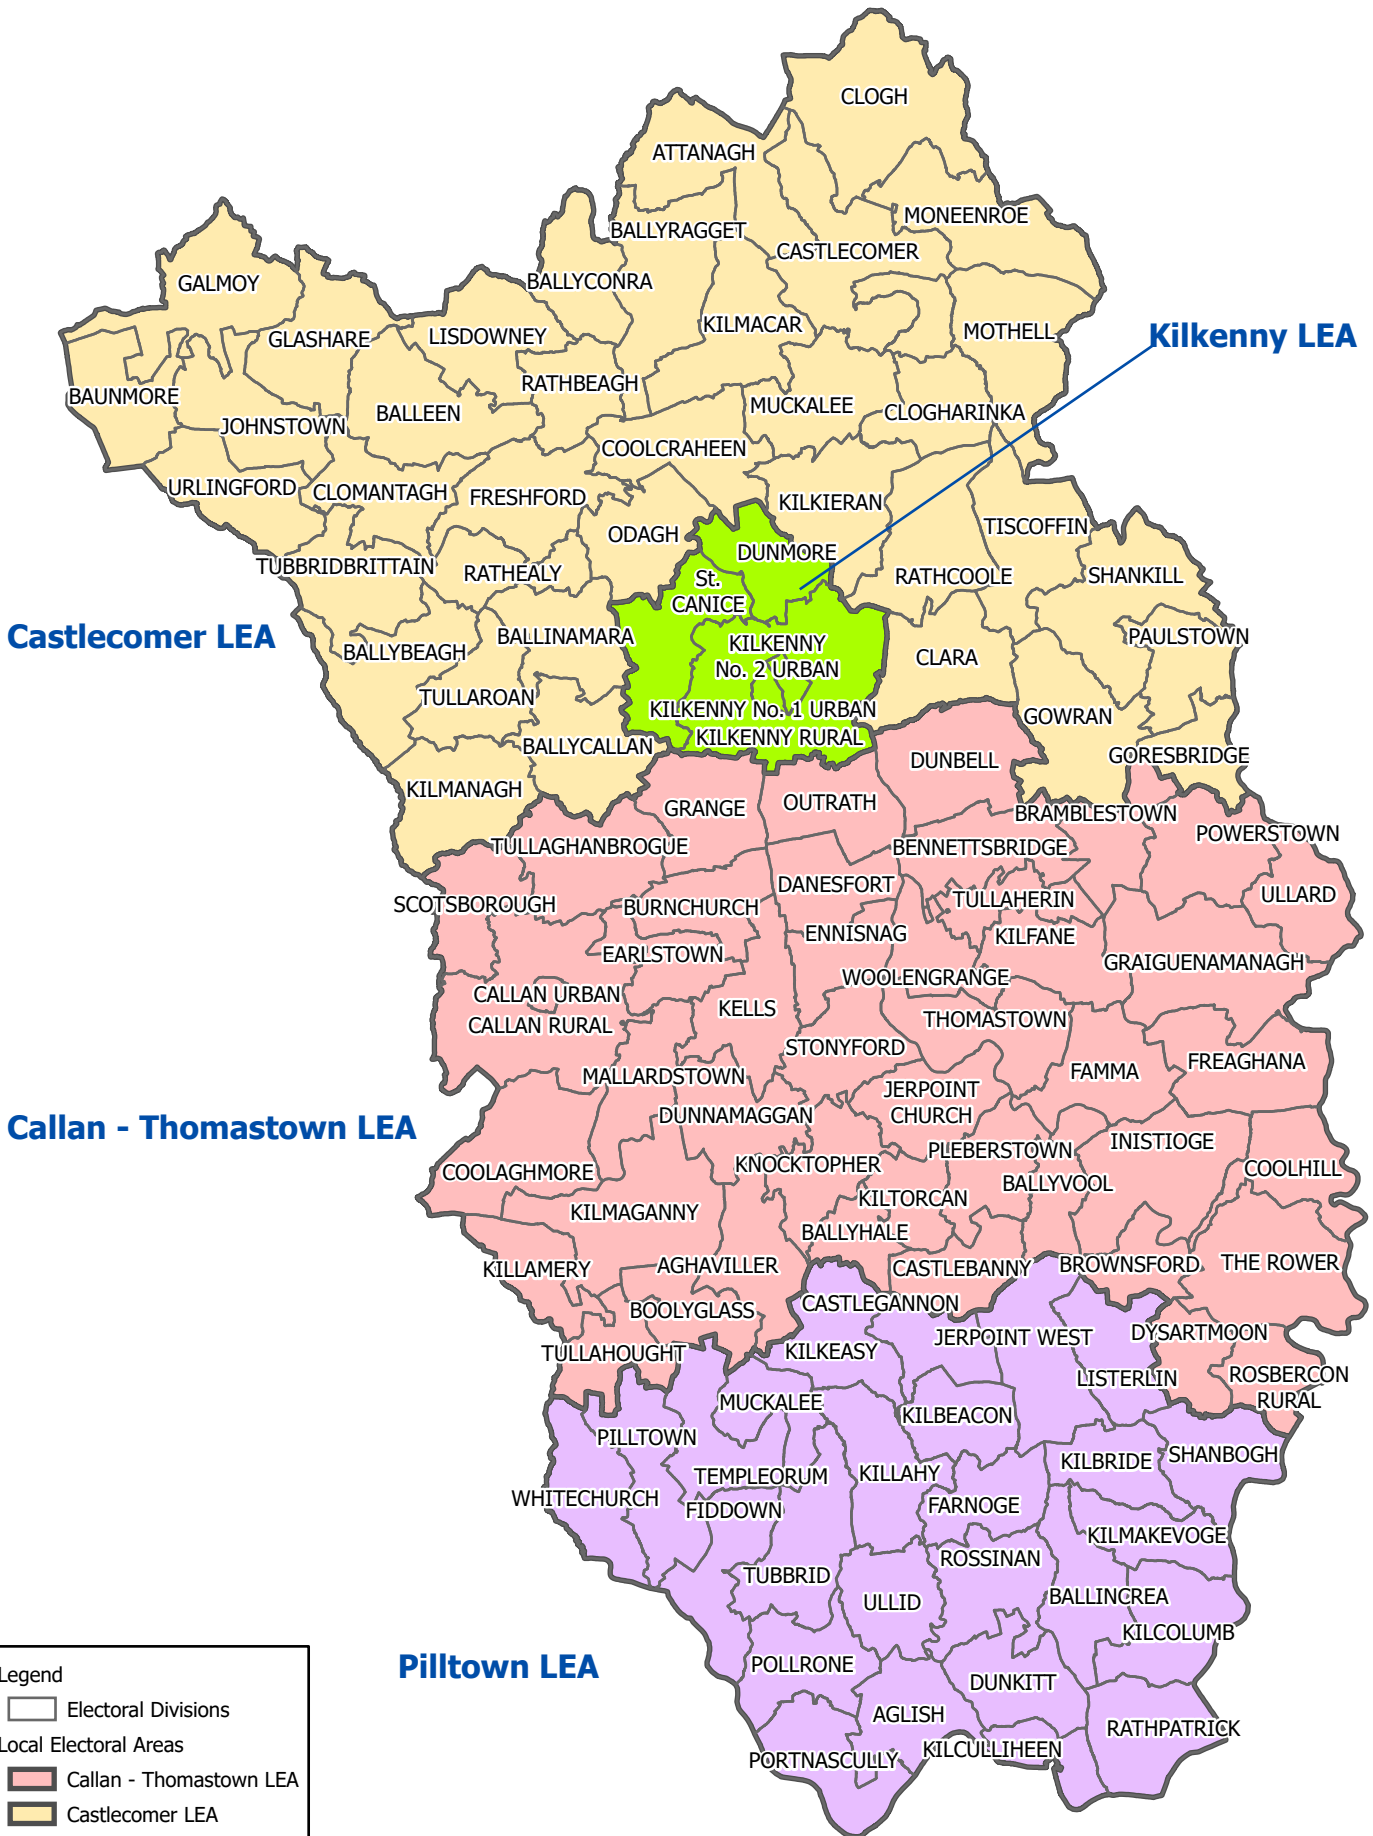

Polling Scheme for County Kilkenny 2020

Castlecomer LEA

Kilkenny LEA

Callan - Thomastown LEA

Pilltown LEA

Legend

-  Electoral Divisions
- Local Electoral Areas**
-  Callan - Thomastown LEA
-  Castlecomer LEA
-  Kilkenny LEA
-  Pilltown LEA